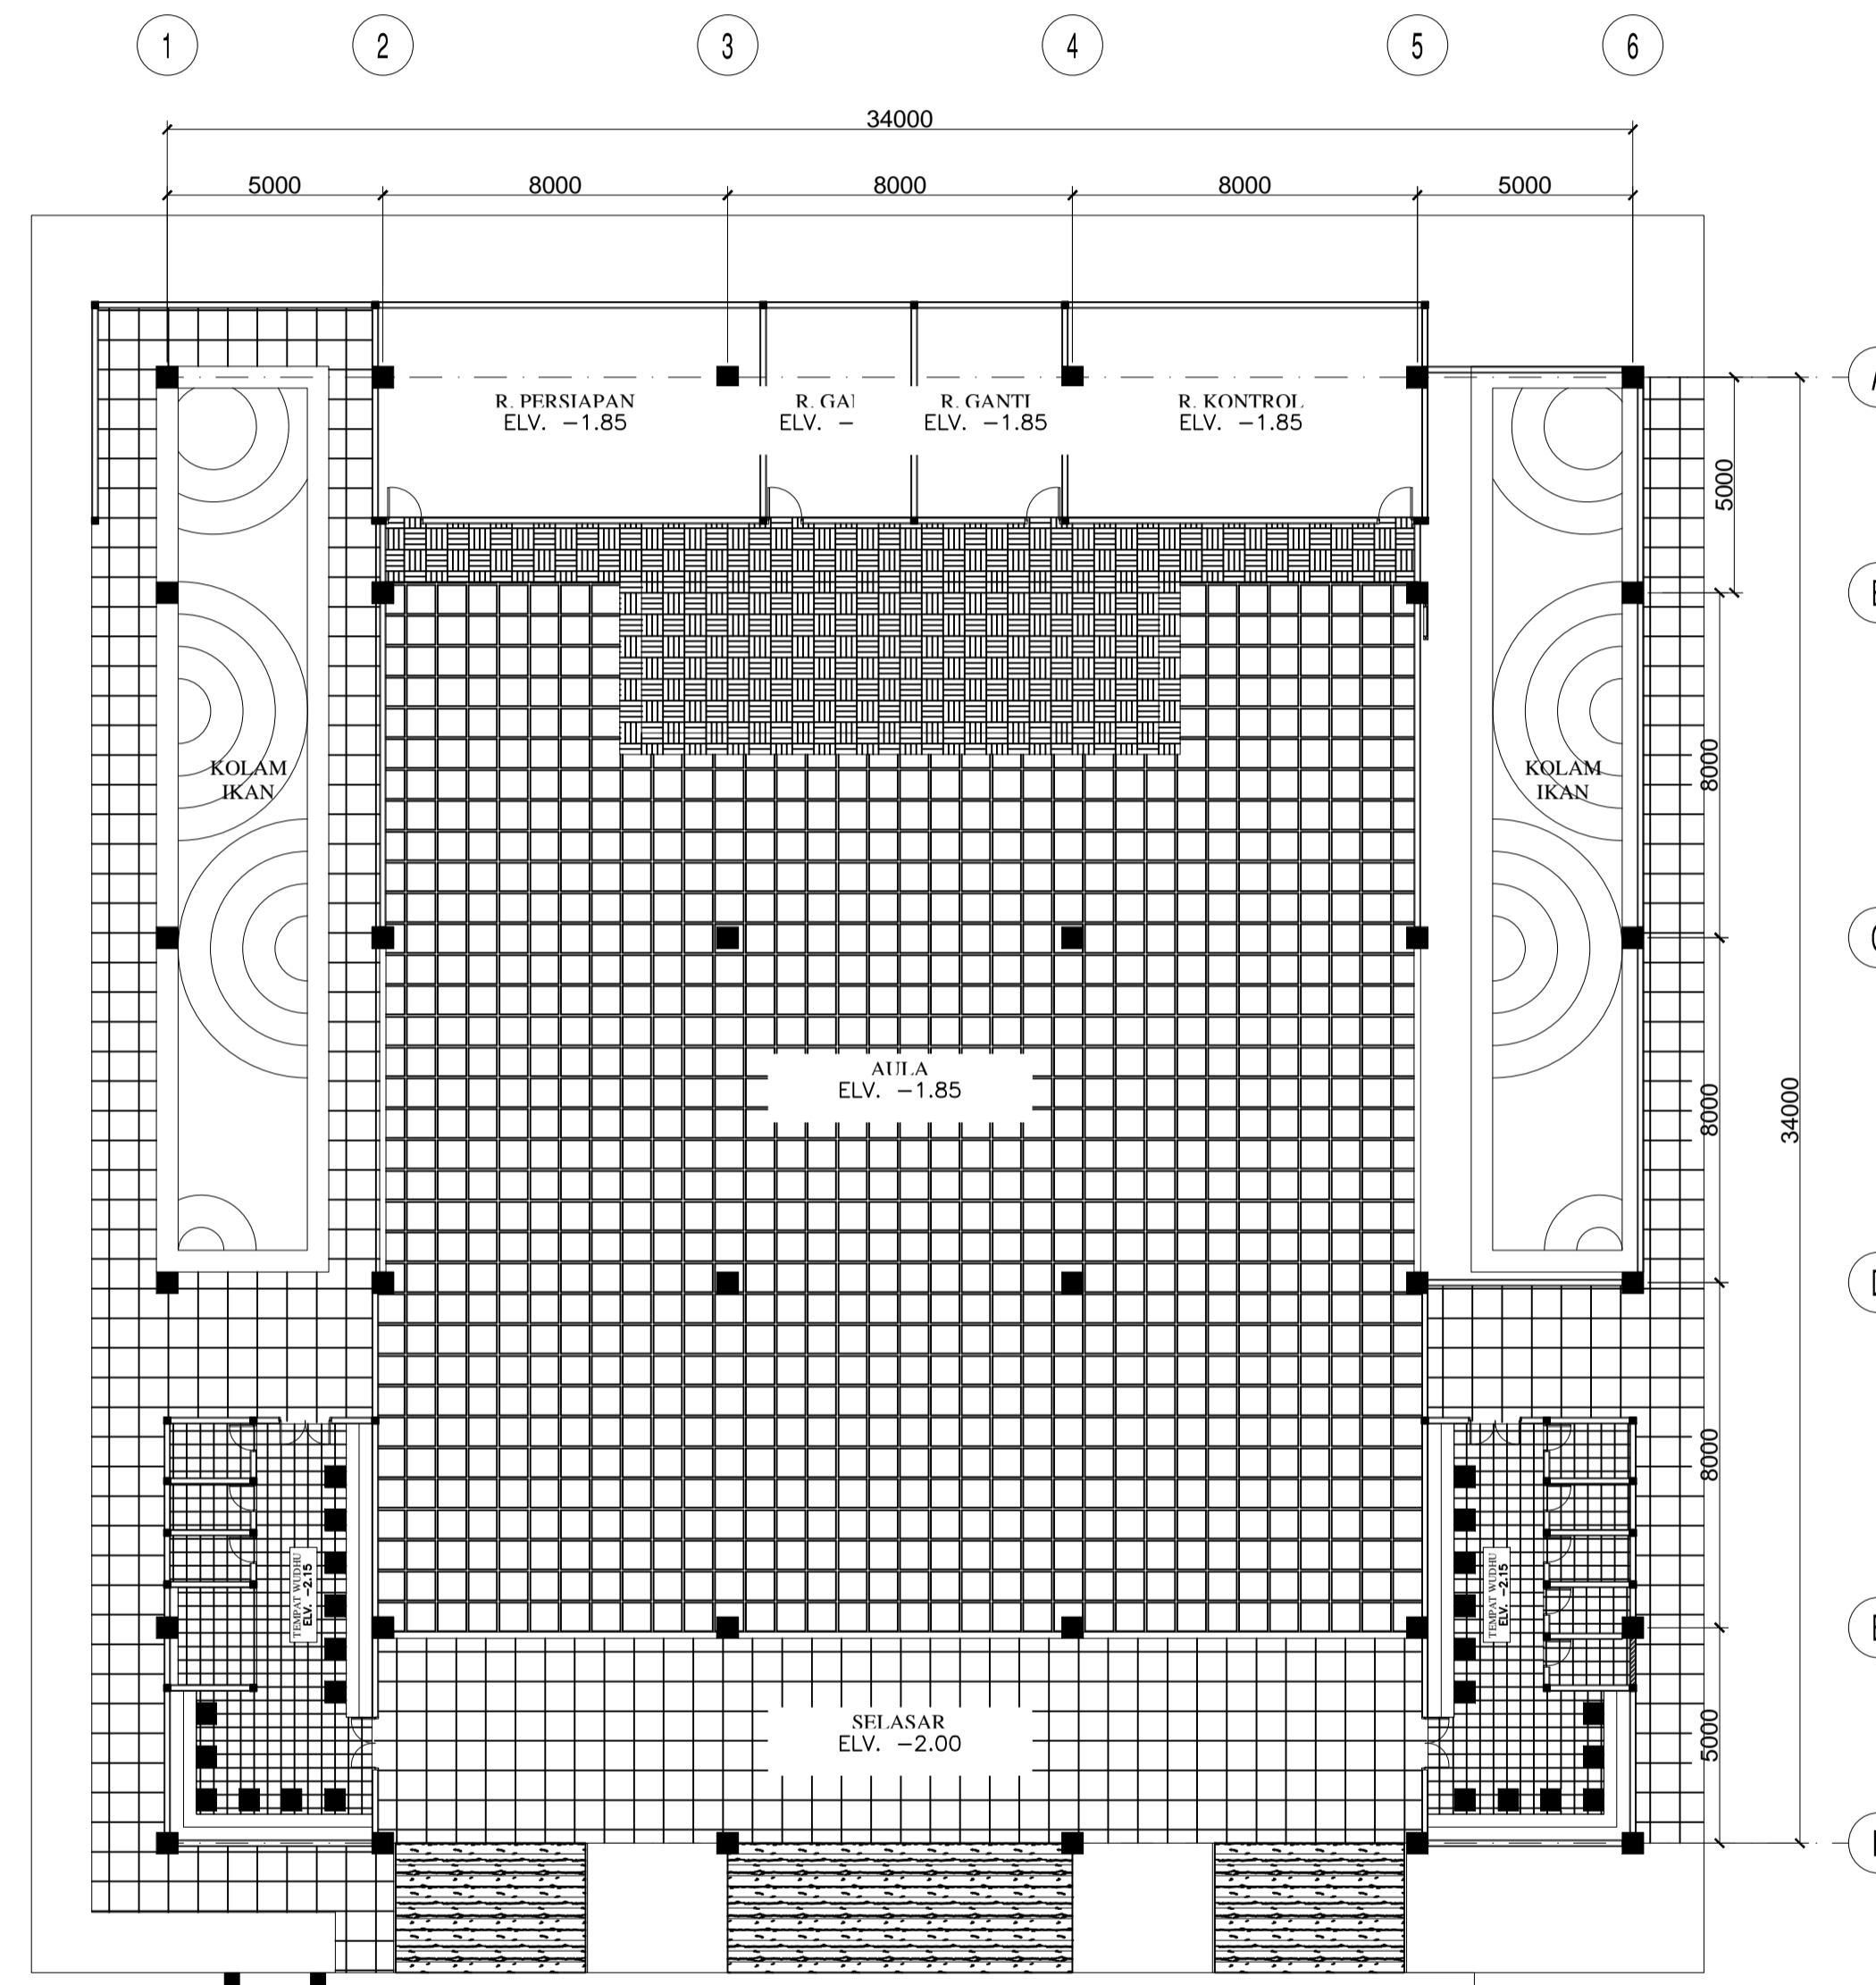

BANGUNAN ADMINISTRASI & KELAS PUTRA

DENAH LANTAI, LANTAI DASAR
SCALE 1:450

DENAH LANTAI, LANTAI 1
SCALE 1:450

BANGUNAN AULA

DENAH LANTAI, LANTAI DASAR
SCALE 1:450

INTERIOR DESIGN
SCHOOL OF CREATIVE INDUSTRIES
TELKOM UNIVERSITY