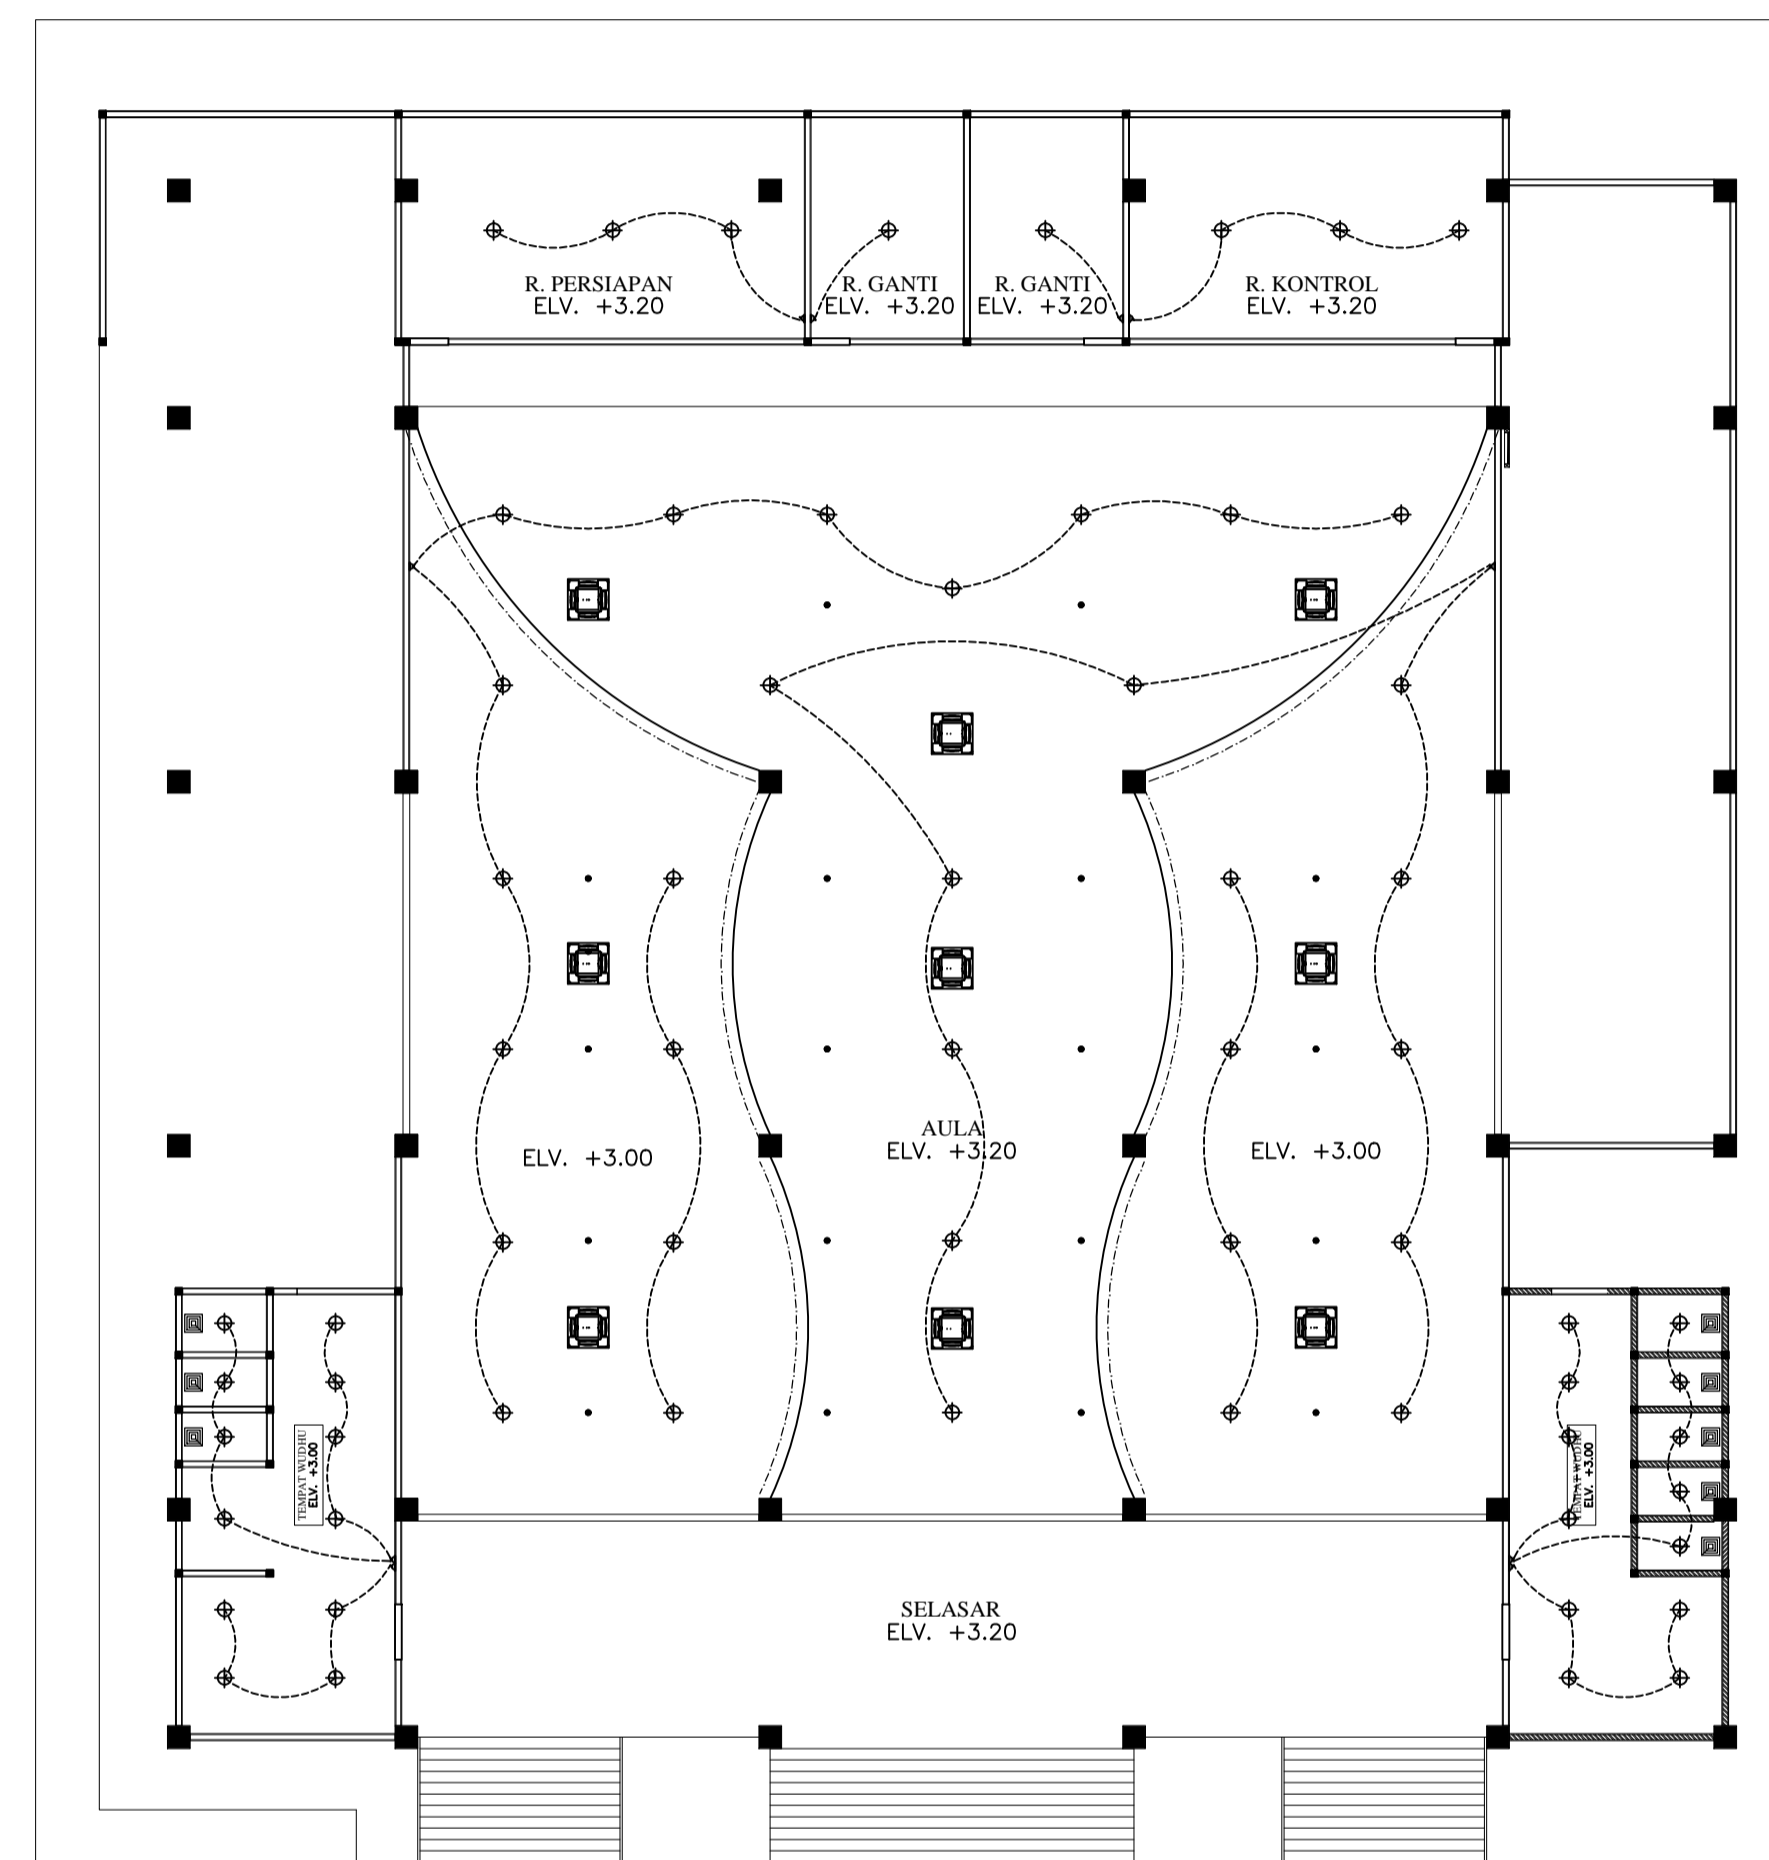

INTERIOR DESIGN
SCHOOL OF CREATIVE INDUSTRIES
TELKOM UNIVERSITY

COURSE TITLE

TUGAS AKHIR

PROJECT TITLE

PUBLIC SPACE
SEKOLAH MENENGAH ISLAM TERPADU NURUL FIKRI

LEGENDS

PANASONIC CASSETTE AC
PS 2 1/2 PK
From : 8-12TA
Power : 1300 Wg/1
Color : White

SPRINKLER

DRAWING
TITLE

SCALE

STUDENT NAME

BIKIS'UL ASMI

STUDENT NUMBER

1603144057

DOSEN PEMBIMBING I

SANTI SALAYANTI, S.Sn., M.Sn

DOSEN PEMBIMBING II

IMTIHAN HANOM, S.Sn., M.Ds

CHECKED BY

PAGE

DATE

DENAH CEILING LANTAI DASAR (AULA)
SCALE 1 : 450