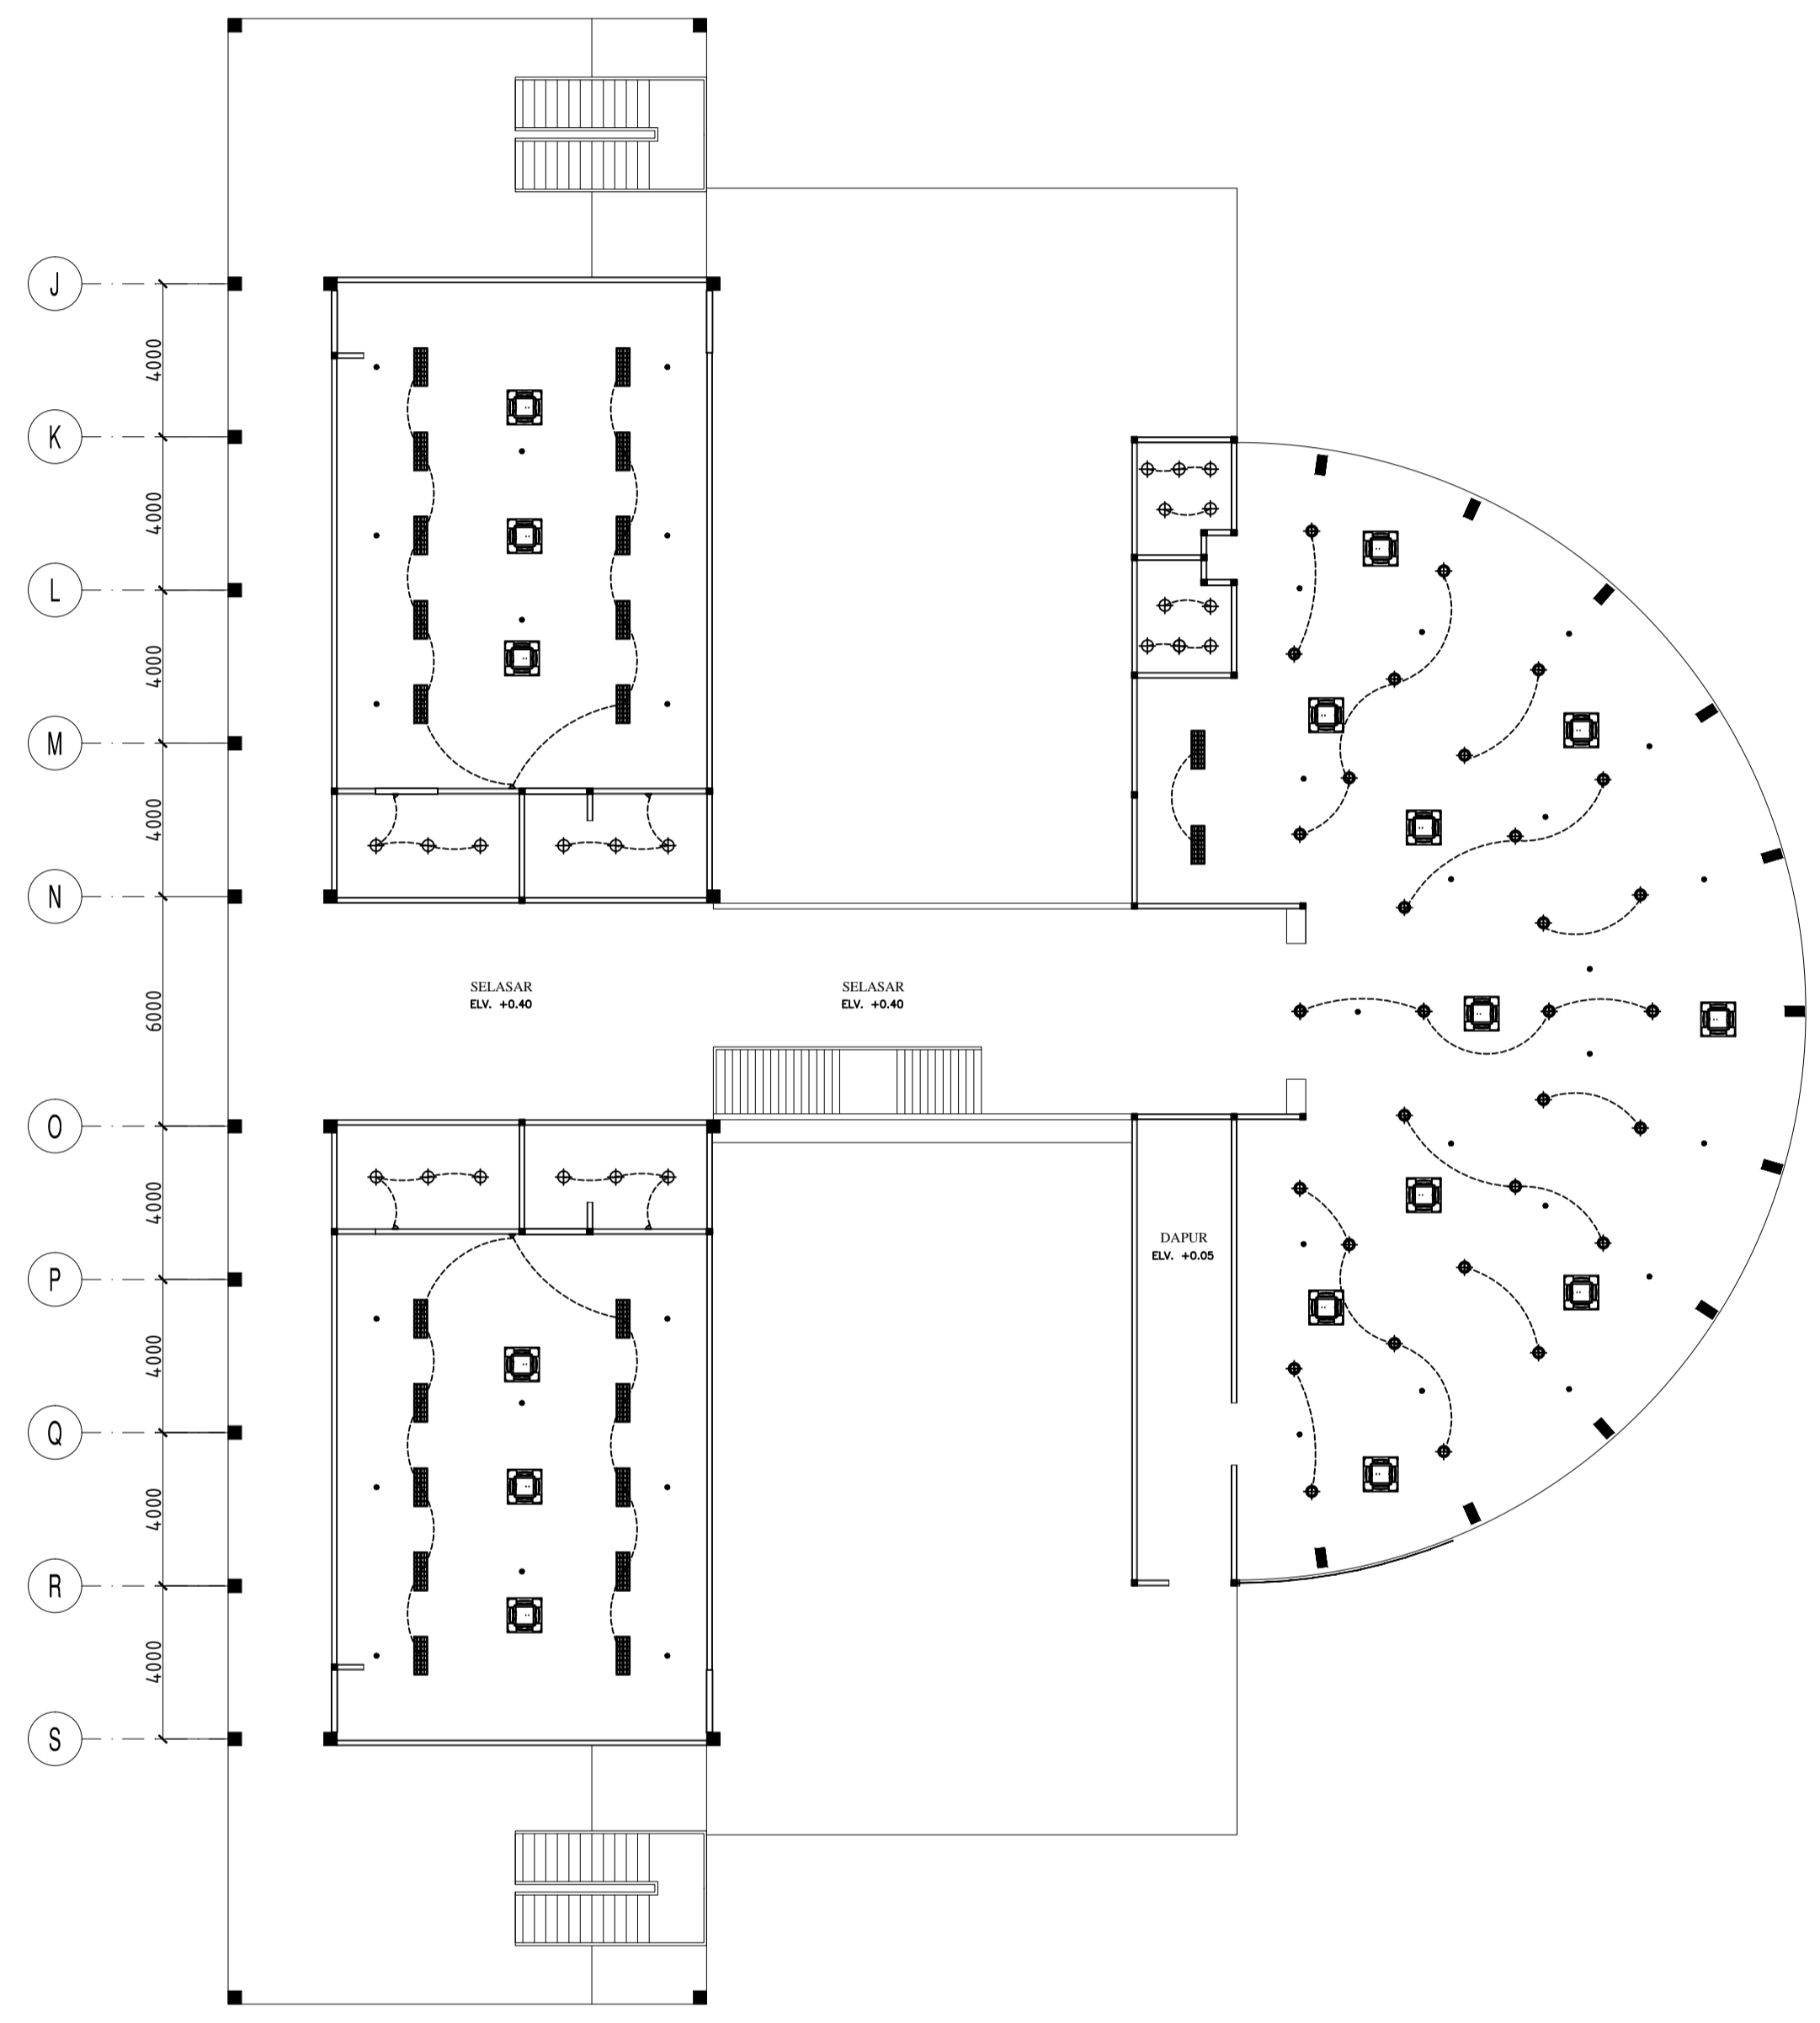

DENAH CEILING LANTAI DASAR
SCALE 1 : 450