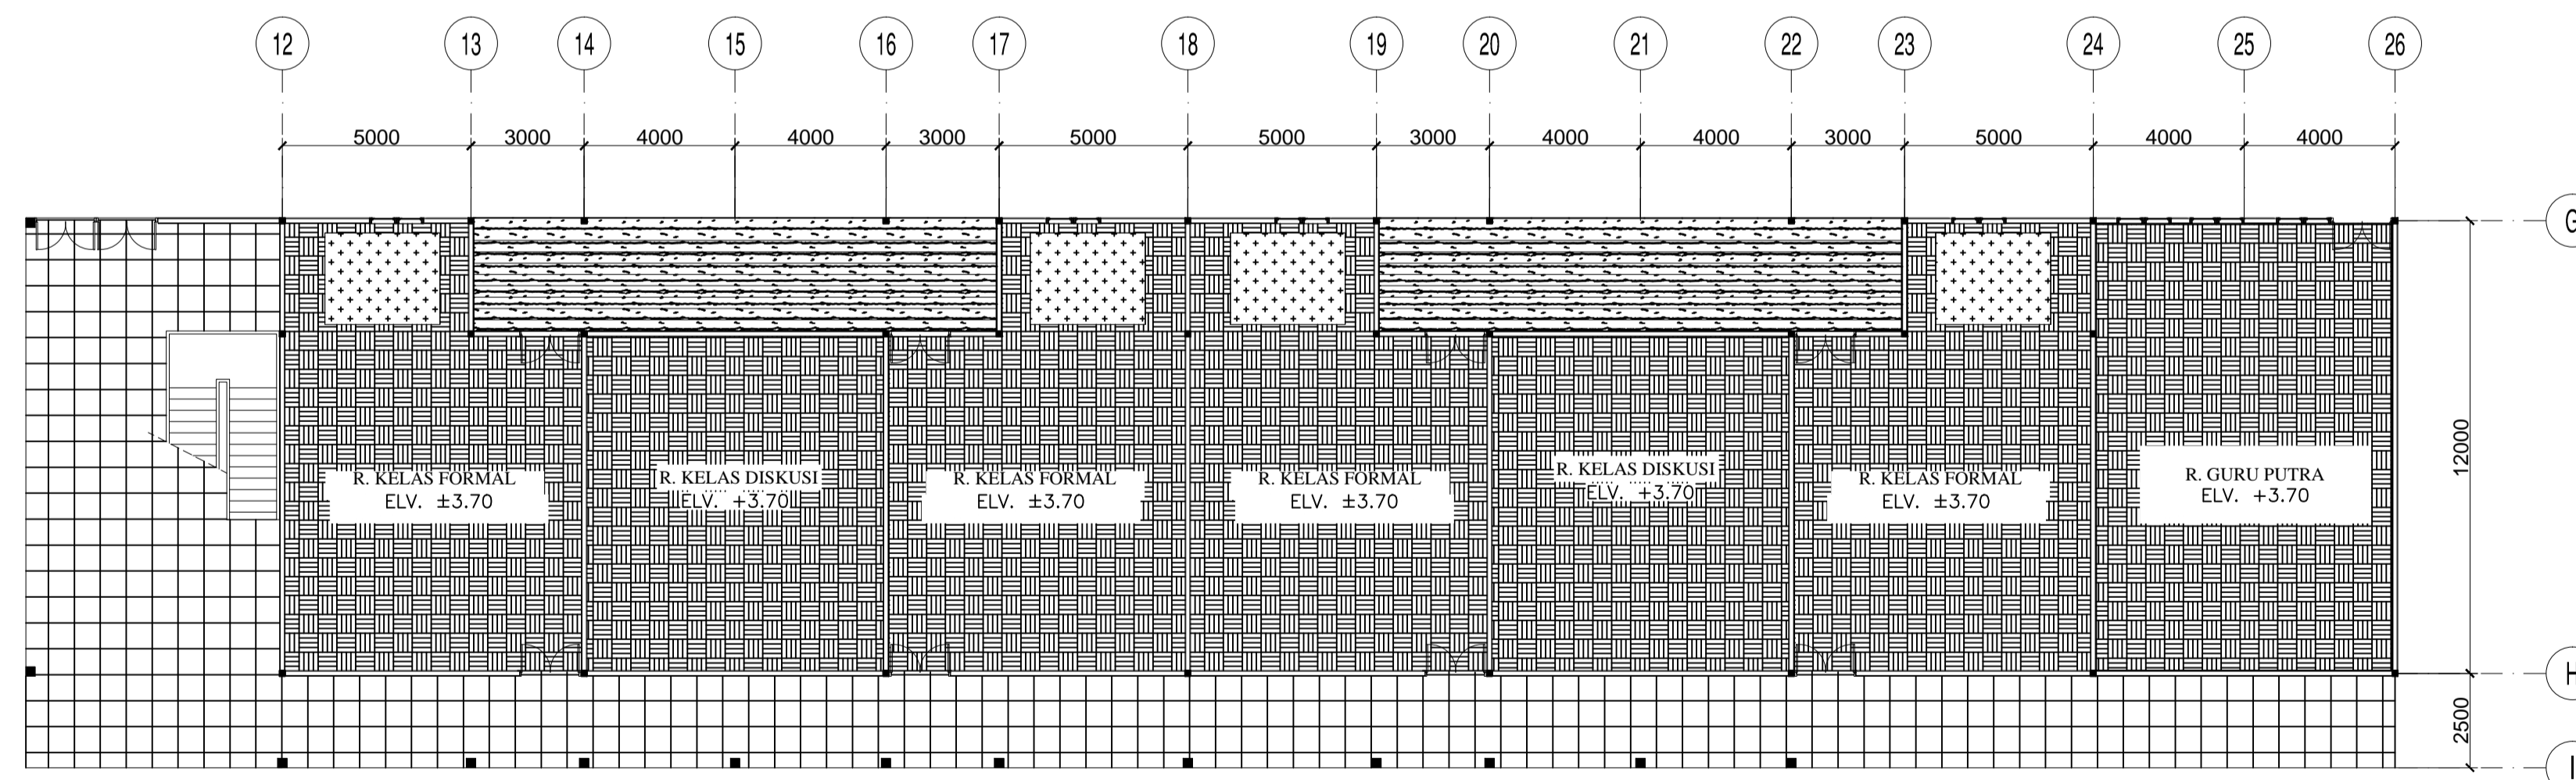

 DENAH CEILING LANTAI 1
SCALE 1 : 450

 DENAH CEILING LANTAI DASAR
SCALE 1 : 450

BANGUNAN KELAS PUTRI

DENAH LANTAI, LANTAI DASAR
SCALE 1:450

DENAH LANTAI, LANTAI 1
SCALE 1:450

INTERIOR DESIGN
SCHOOL OF CREATIVE INDUSTRIES
TELKOM UNIVERSITY