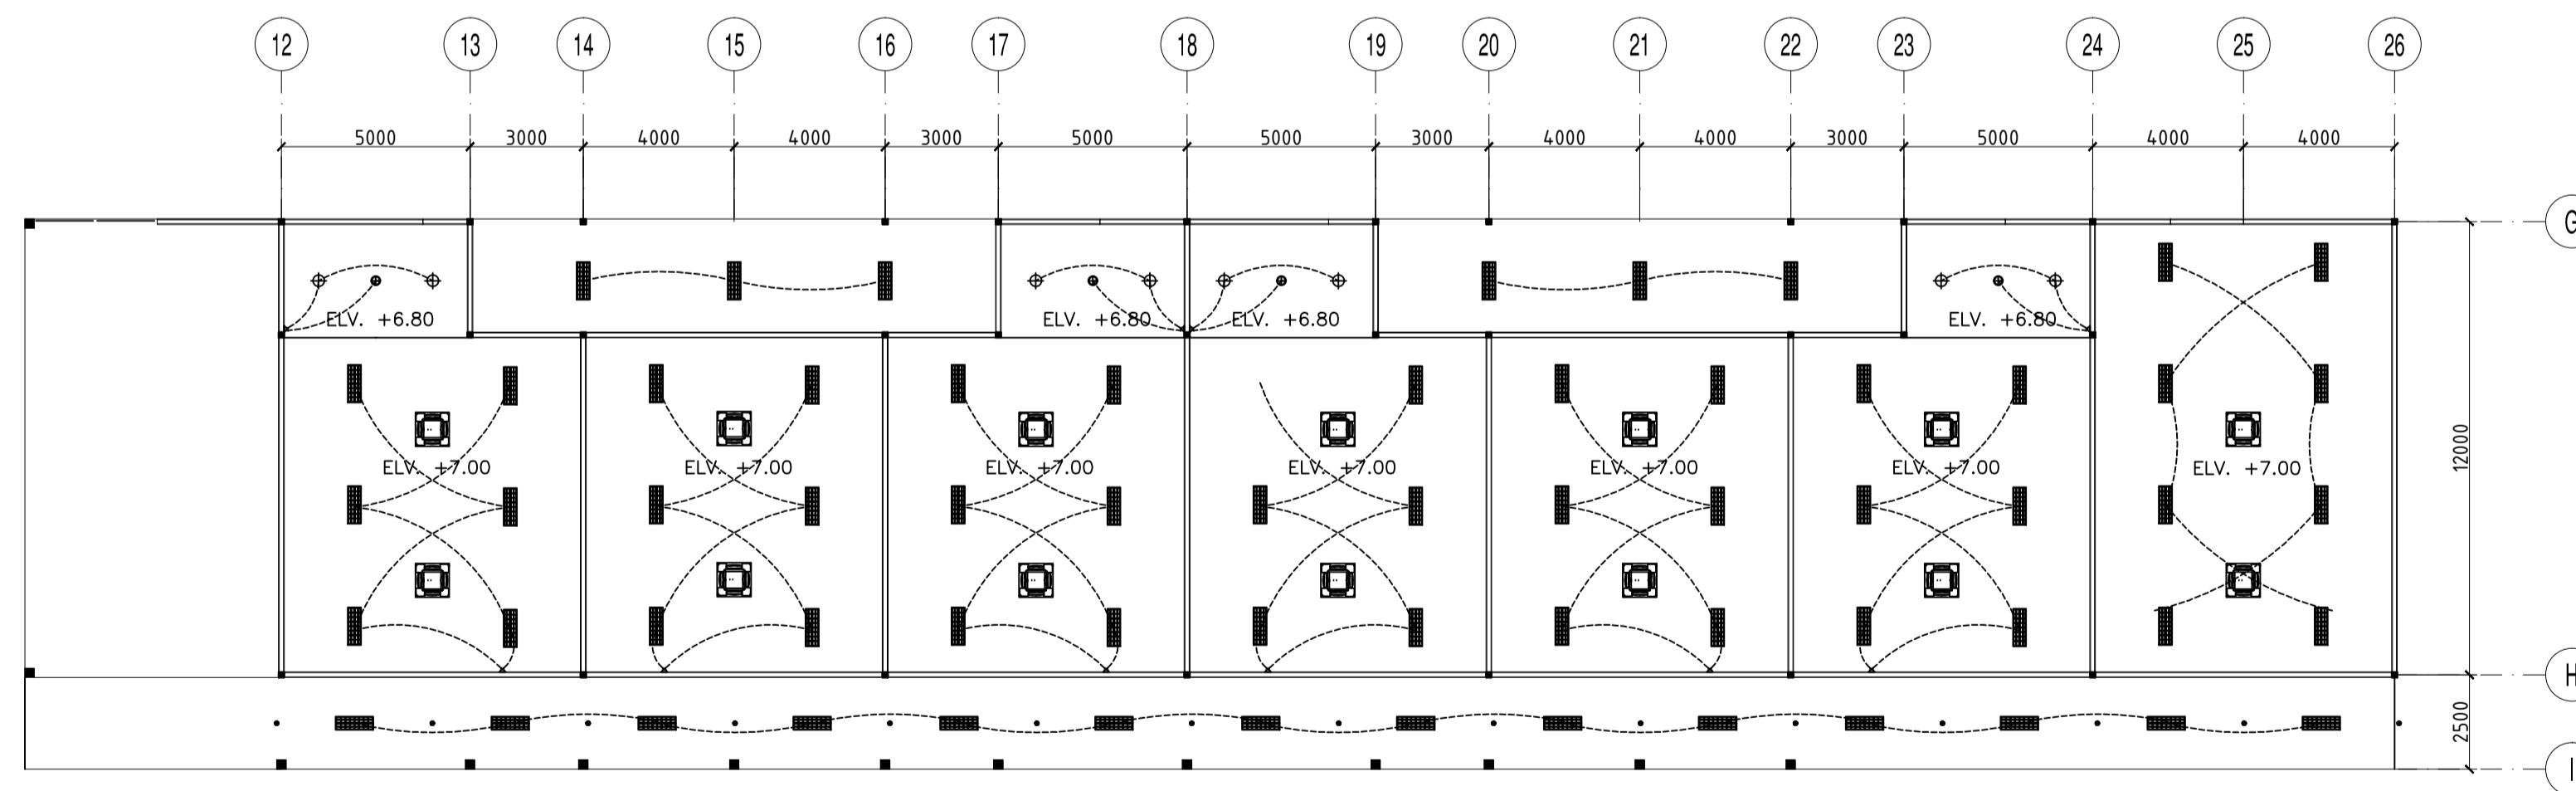

DENAH CEILING, LANTAI 1
SCALE 1:450

INTERIOR DESIGN
SCHOOL OF CREATIVE INDUSTRIES
TELKOM UNIVERSITY

COURSE TITLE

TUGAS AKHIR

PROJECT TITLE

PUBLIC SPACE
SEKOLAH MENENGAH ISLAM TERPADU NURUL FIKRI

LEGENDS

PHILIPS DOWNLIGHT
Input : 220
Lumens : 110
Power Max : 1 W
Colour : Warm White
Dimension : 9.6 x 9.2 x 5.2 cm

SPRINKLER

DRAWING
TITLE

SCALE

STUDENT NAME

BIKIS'UL ASMI

STUDENT NUMBER

1603144057

DOSEN PEMBIMBING I

SANTI SALAYANTI, S.Sn., M.Sn

DOSEN PEMBIMBING II

IMTIHAN HANOM, S.Sn., M.Ds

CHECKED BY

PAGE

DATE