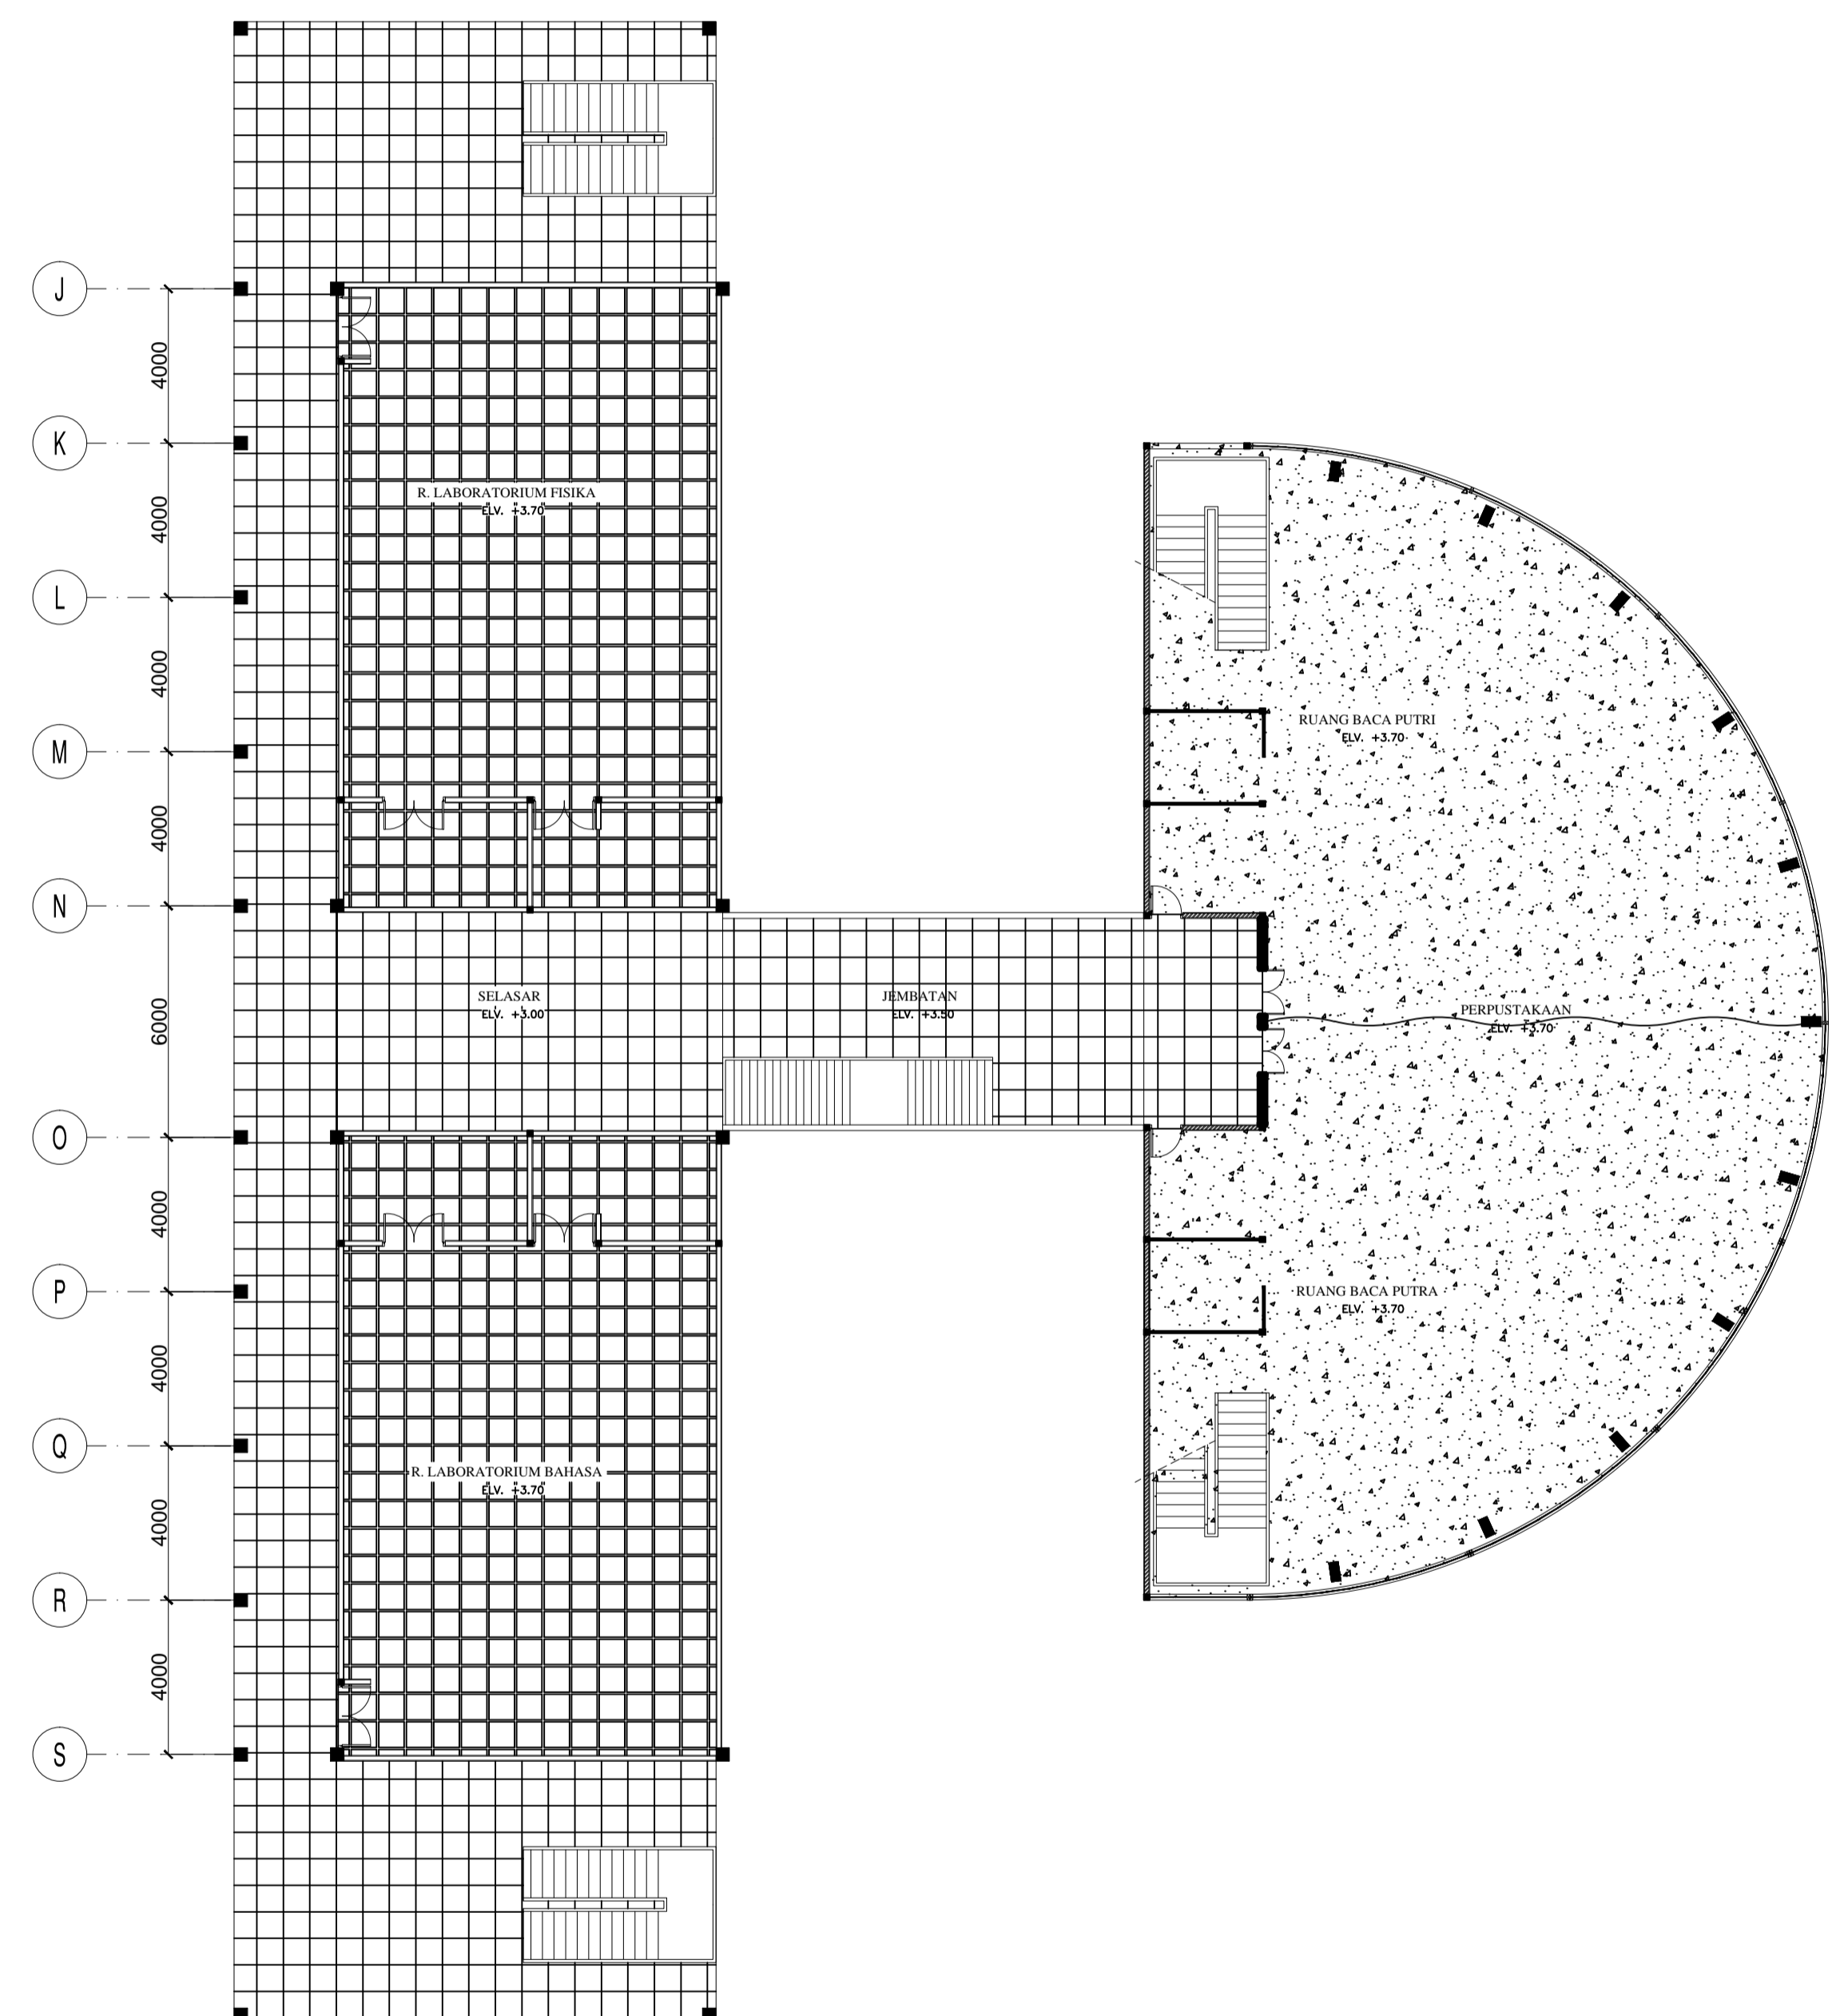

PAGE

DATE

DENAH LANTAI 1
SCALE 1:450

DENAH LANTAI DASAR
SCALE 1:450