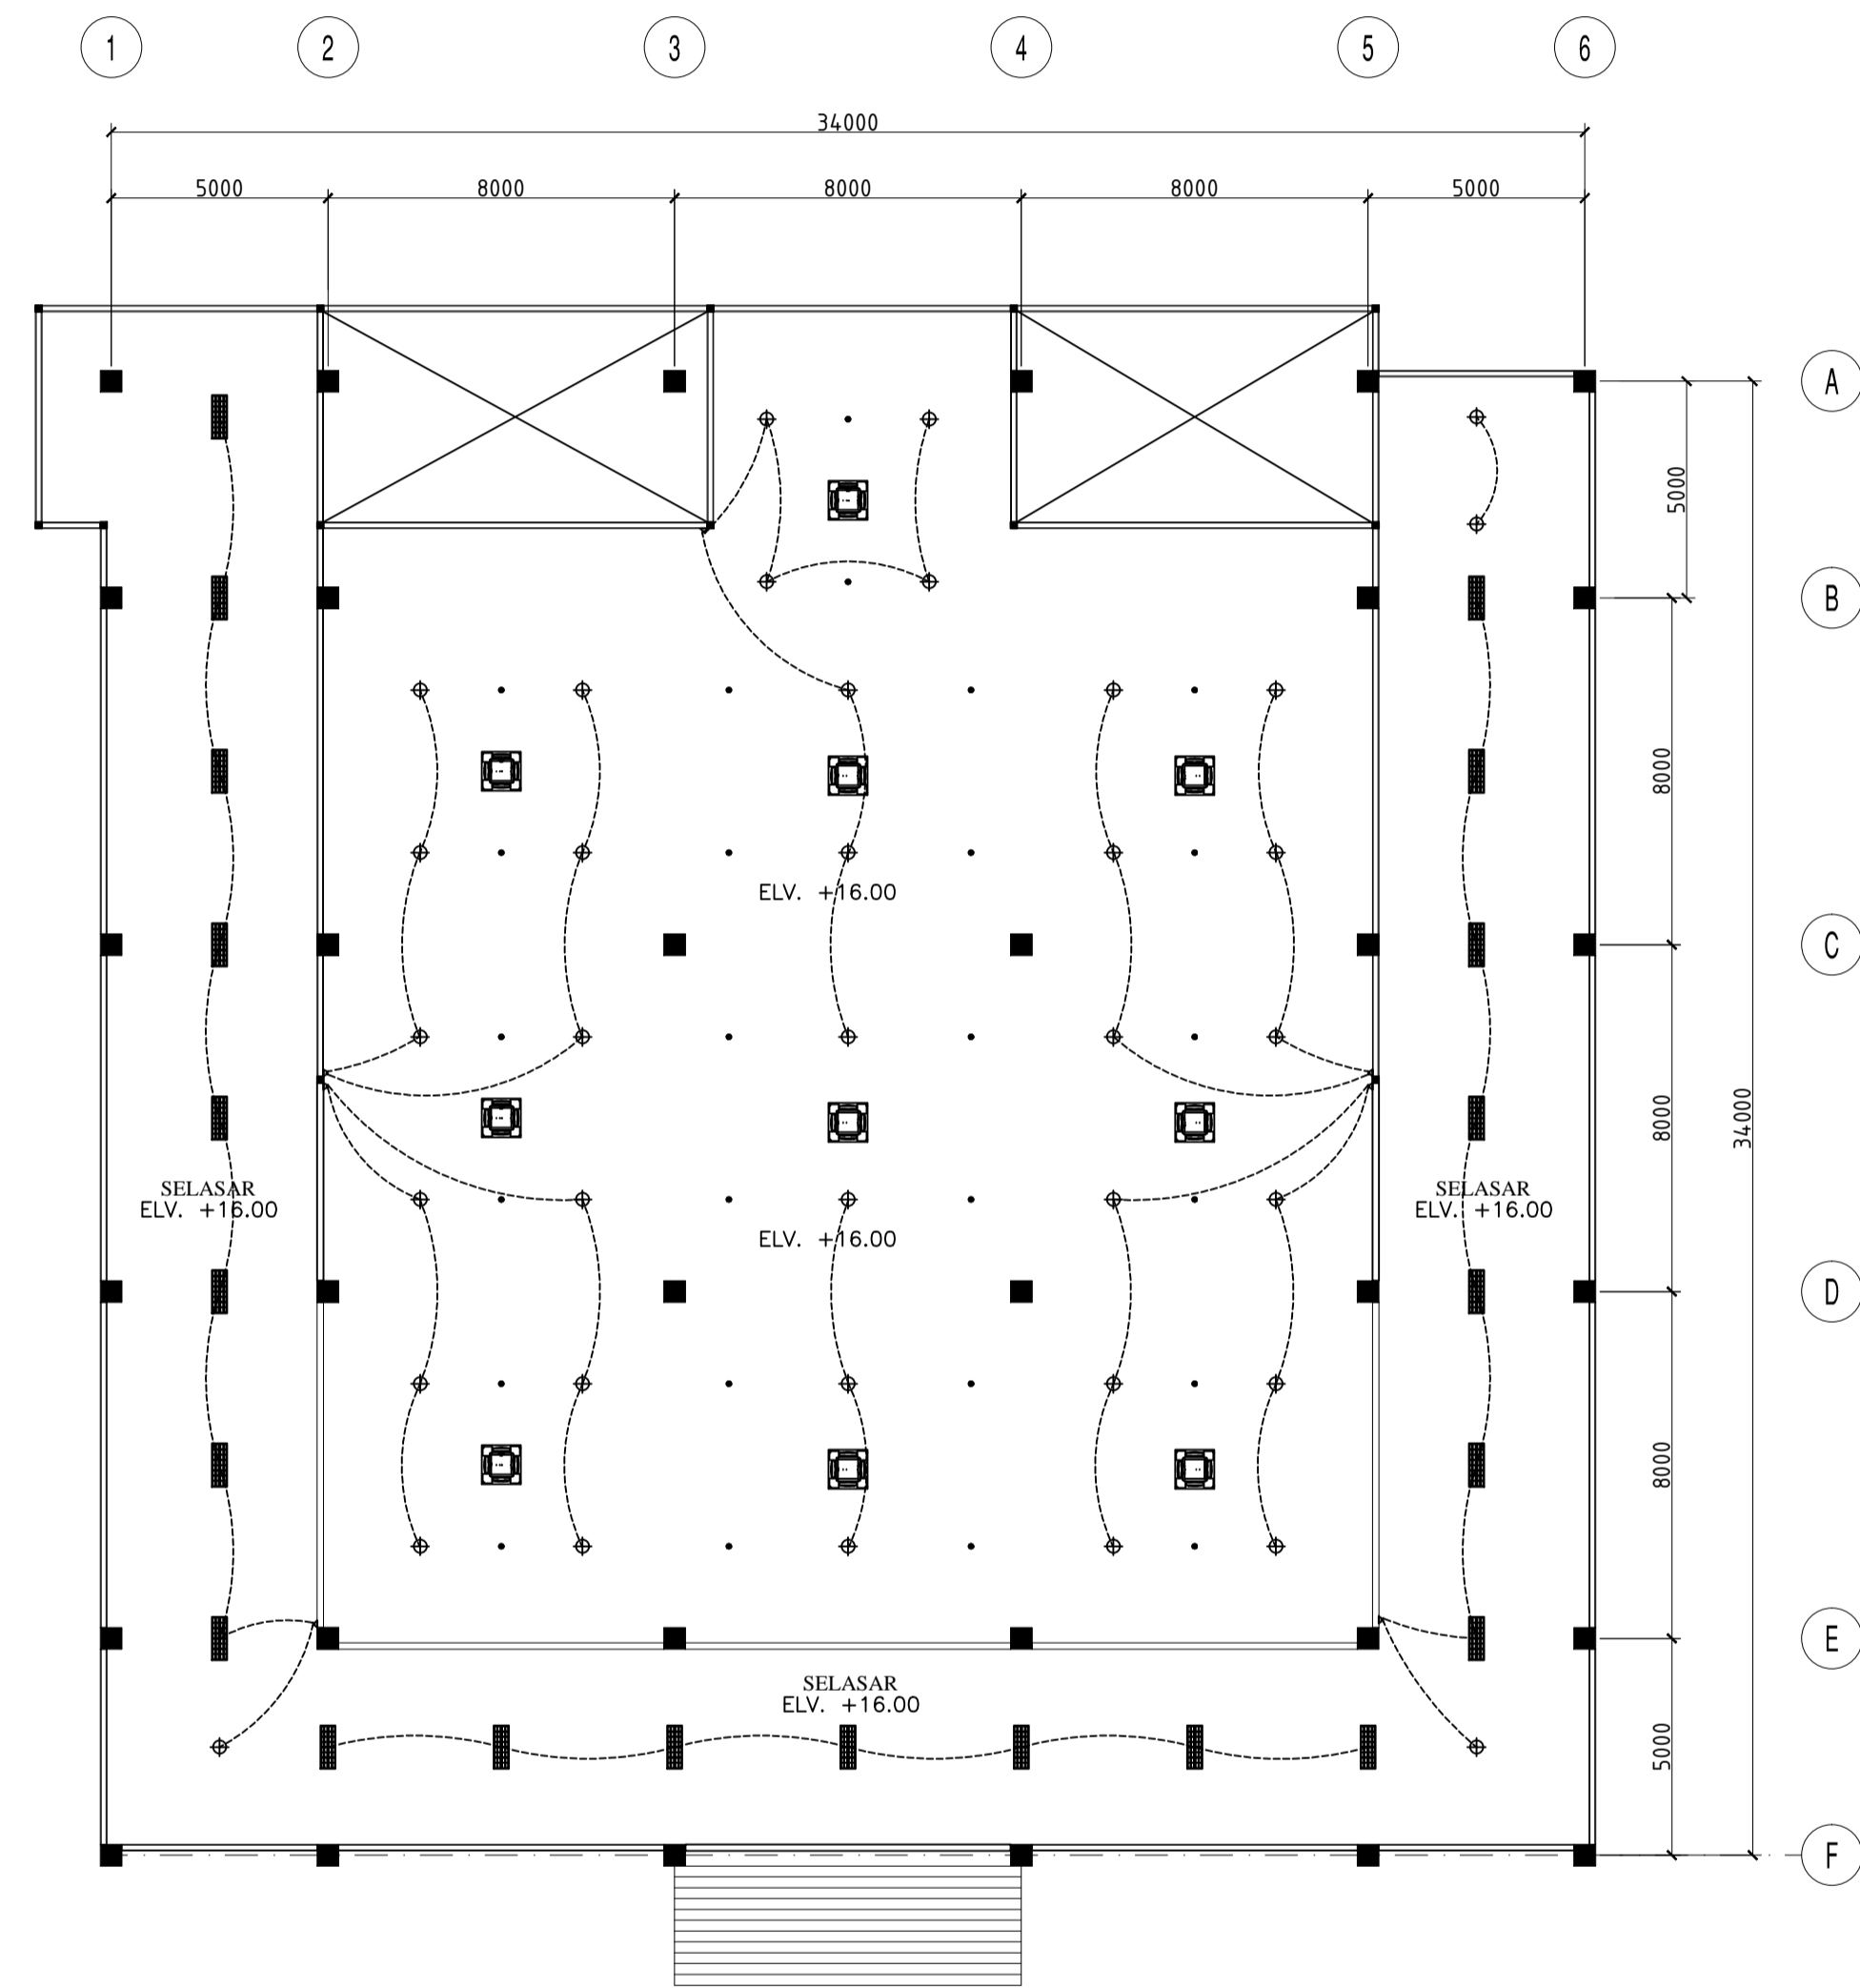

DENAH CEILING LANTAI 2 (MASJID)
SCALE 1:150

INTERIOR DESIGN
SCHOOL OF CREATIVE INDUSTRIES
TELKOM UNIVERSITY

COURSE TITLE

TUGAS AKHIR

PROJECT TITLE

PUBLIC SPACE
SEKOLAH MENENGAH ISLAM TERPADU NURUL FIKRI

LEGENDS

- GENERAL LIGHTING
  PHILIPS LED FLUORESCENT LAMP
  Input : 230-240 V
  Lumen : 160
  Power Max : 25W
  Color : Cool White
  Dimension : 0.3m, L.150cm
- PHILIPS DOWNLIGHT
  Input : 230
  Lumen : 110
  Power Max : 10W
  Color : Warm White
  Dimension : 9.6 x 5.2 x 5.2 cm
- PANASONIC CASSETTE AC
  PK 2 1/2 PK
  Fresh : 16.416A
  Power : 2.580 Watt
  Color : White
- SPRINKLER

DRAWING
TITLE

SCALE

STUDENT NAME

BIKIS'UL ASMI

STUDENT NUMBER

1603144057

DOSEN PEMBIMBING I

SANTI SALAYANTI, S.Sn., M.Sn

DOSEN PEMBIMBING II

IMTIHAN HANOM, S.Sn., M.Ds

CHECKED BY

PAGE

DATE