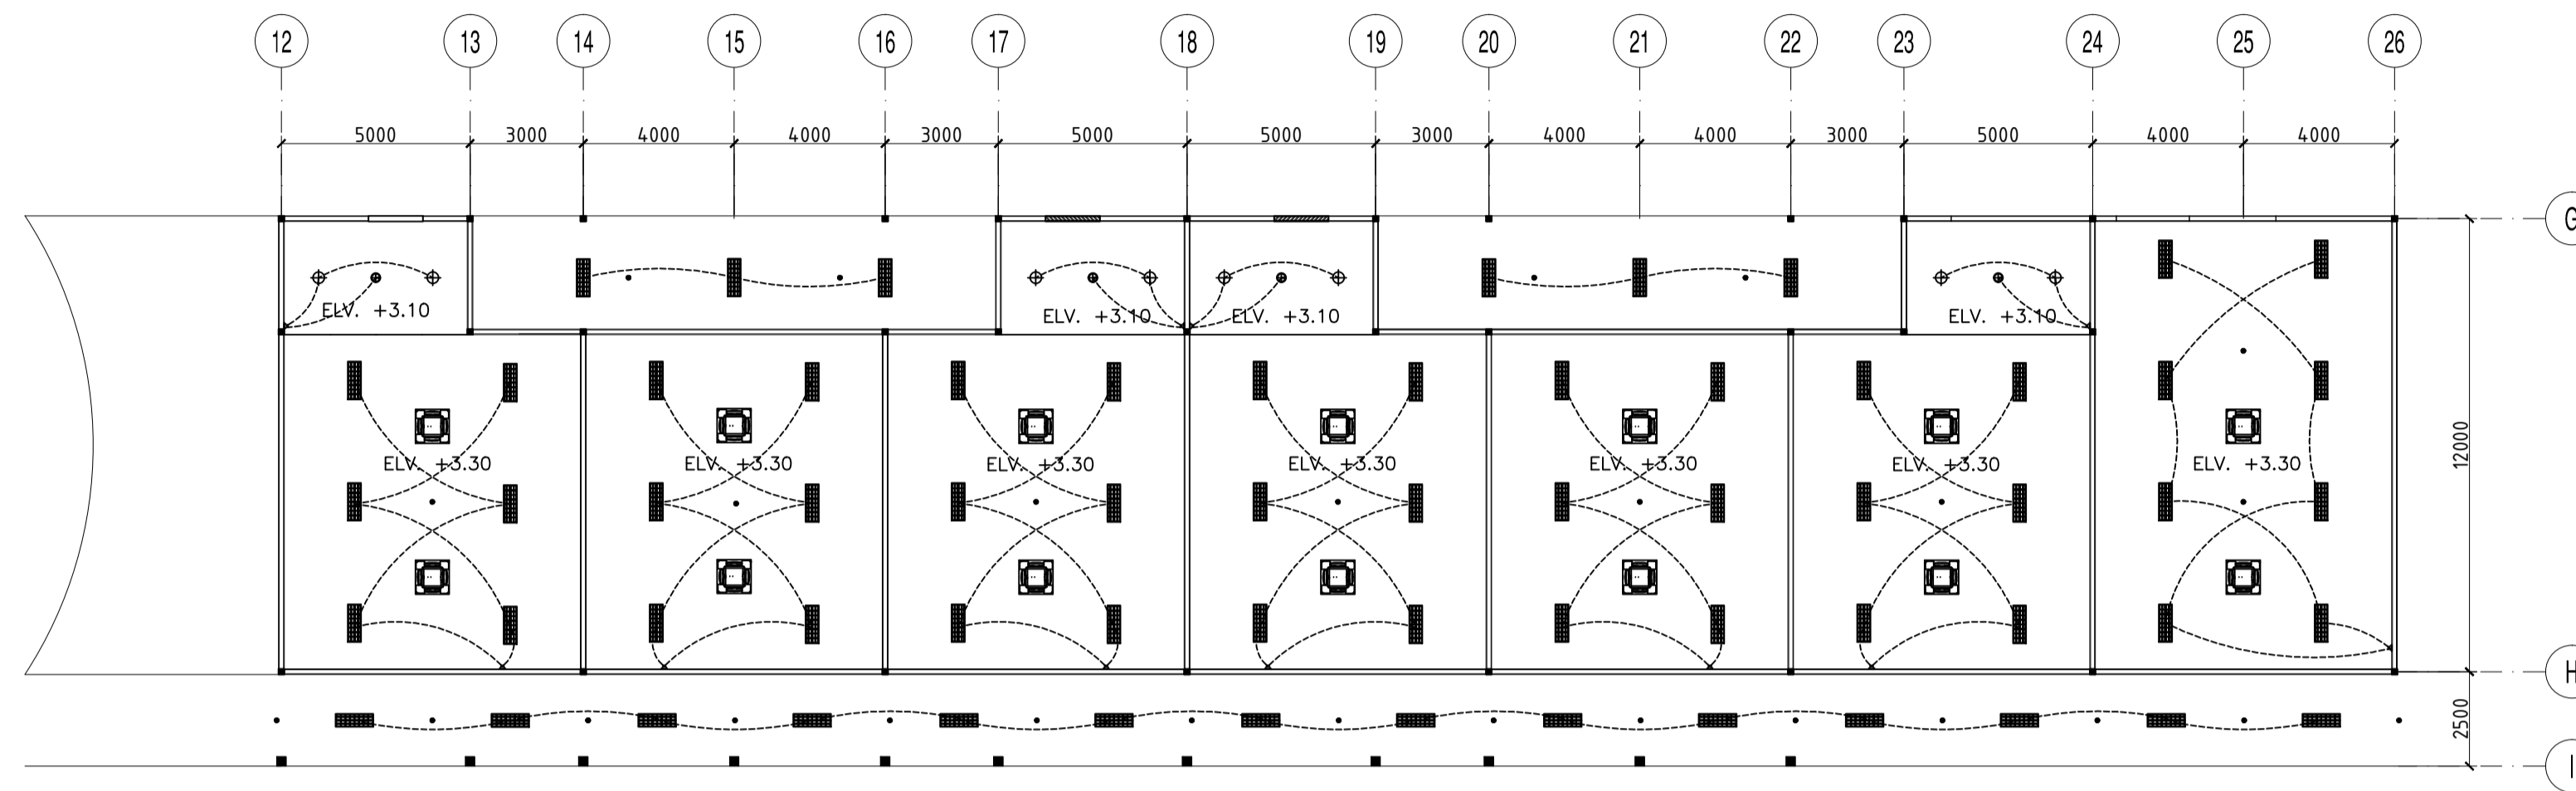

BANGUNAN KELAS PUTRI

DENAH CEILING, LANTAI DASAR
SCALE 1:450