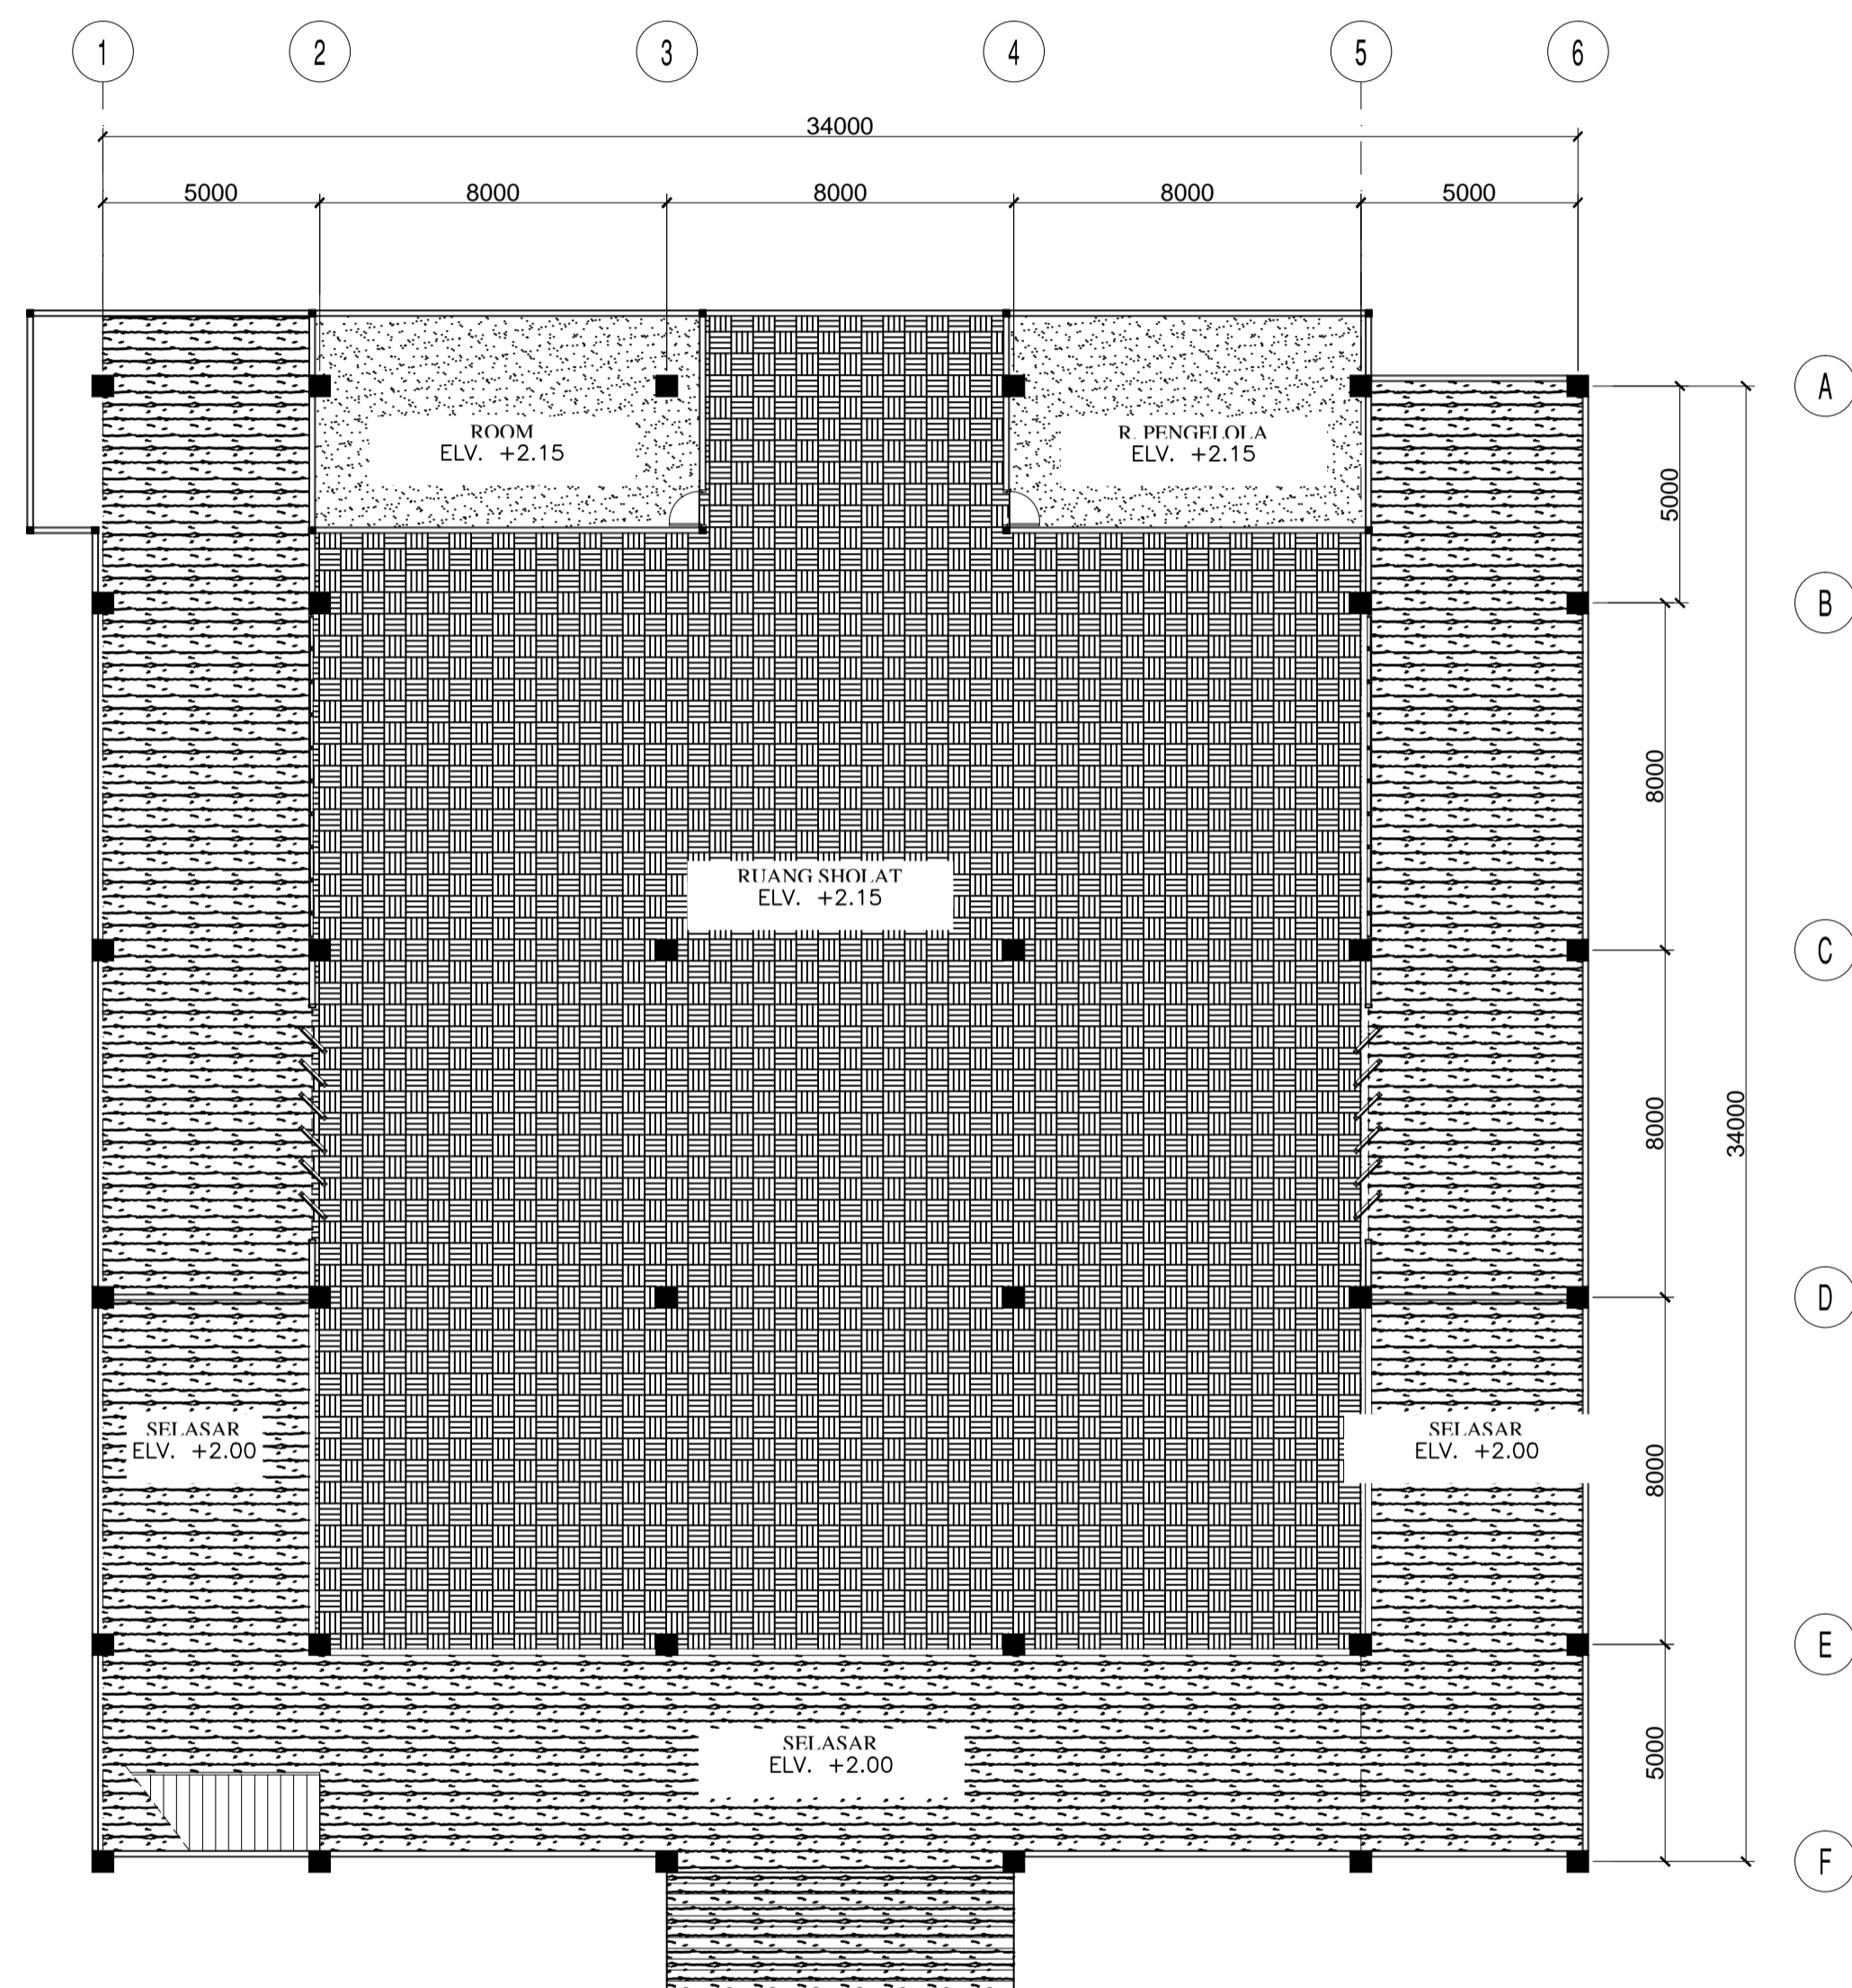

IMTIHAN HANOM, S.Sn., M.Ds

CHECKED BY

PAGE

DATE

DENAH LANTAI, LANTAI 1
SCALE 1 : 450

DENAH LANTAI, LANTAI 2
SCALE 1 : 450

INTERIOR DESIGN
SCHOOL OF CREATIVE INDUSTRIES
TELKOM UNIVERSITY

BANGUNAN LABORATORIUM & KANTIN