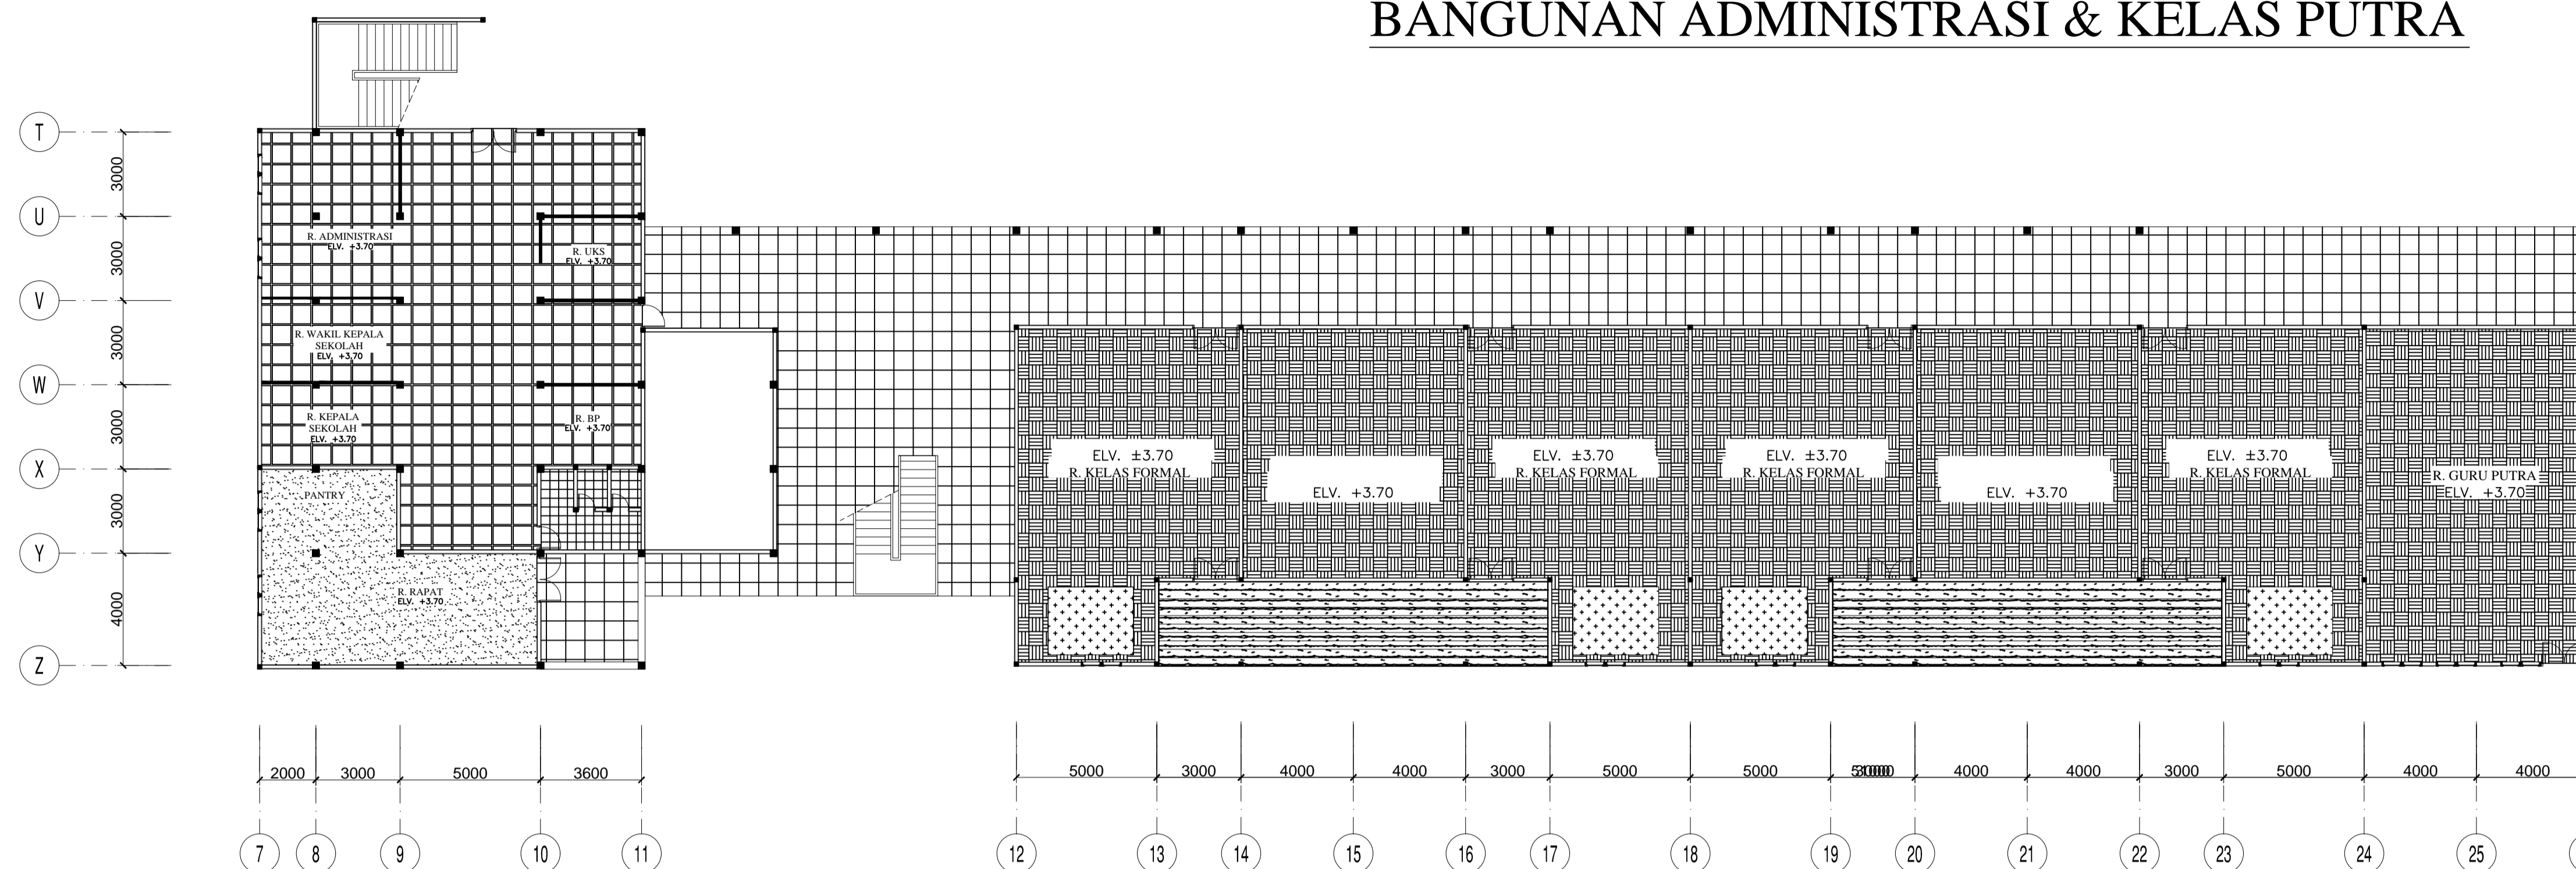

BANGUNAN ADMINISTRASI & KELAS PUTRA

DENAH LANTAI, LANTAI DASAR
SCALE 1:450

DENAH LANTAI, LANTAI 1
SCALE 1:450

BANGUNAN AULA

DENAH LANTAI, LANTAI DASAR
SCALE 1:450

INTERIOR DESIGN
SCHOOL OF CREATIVE INDUSTRIES
TELKOM UNIVERSITY