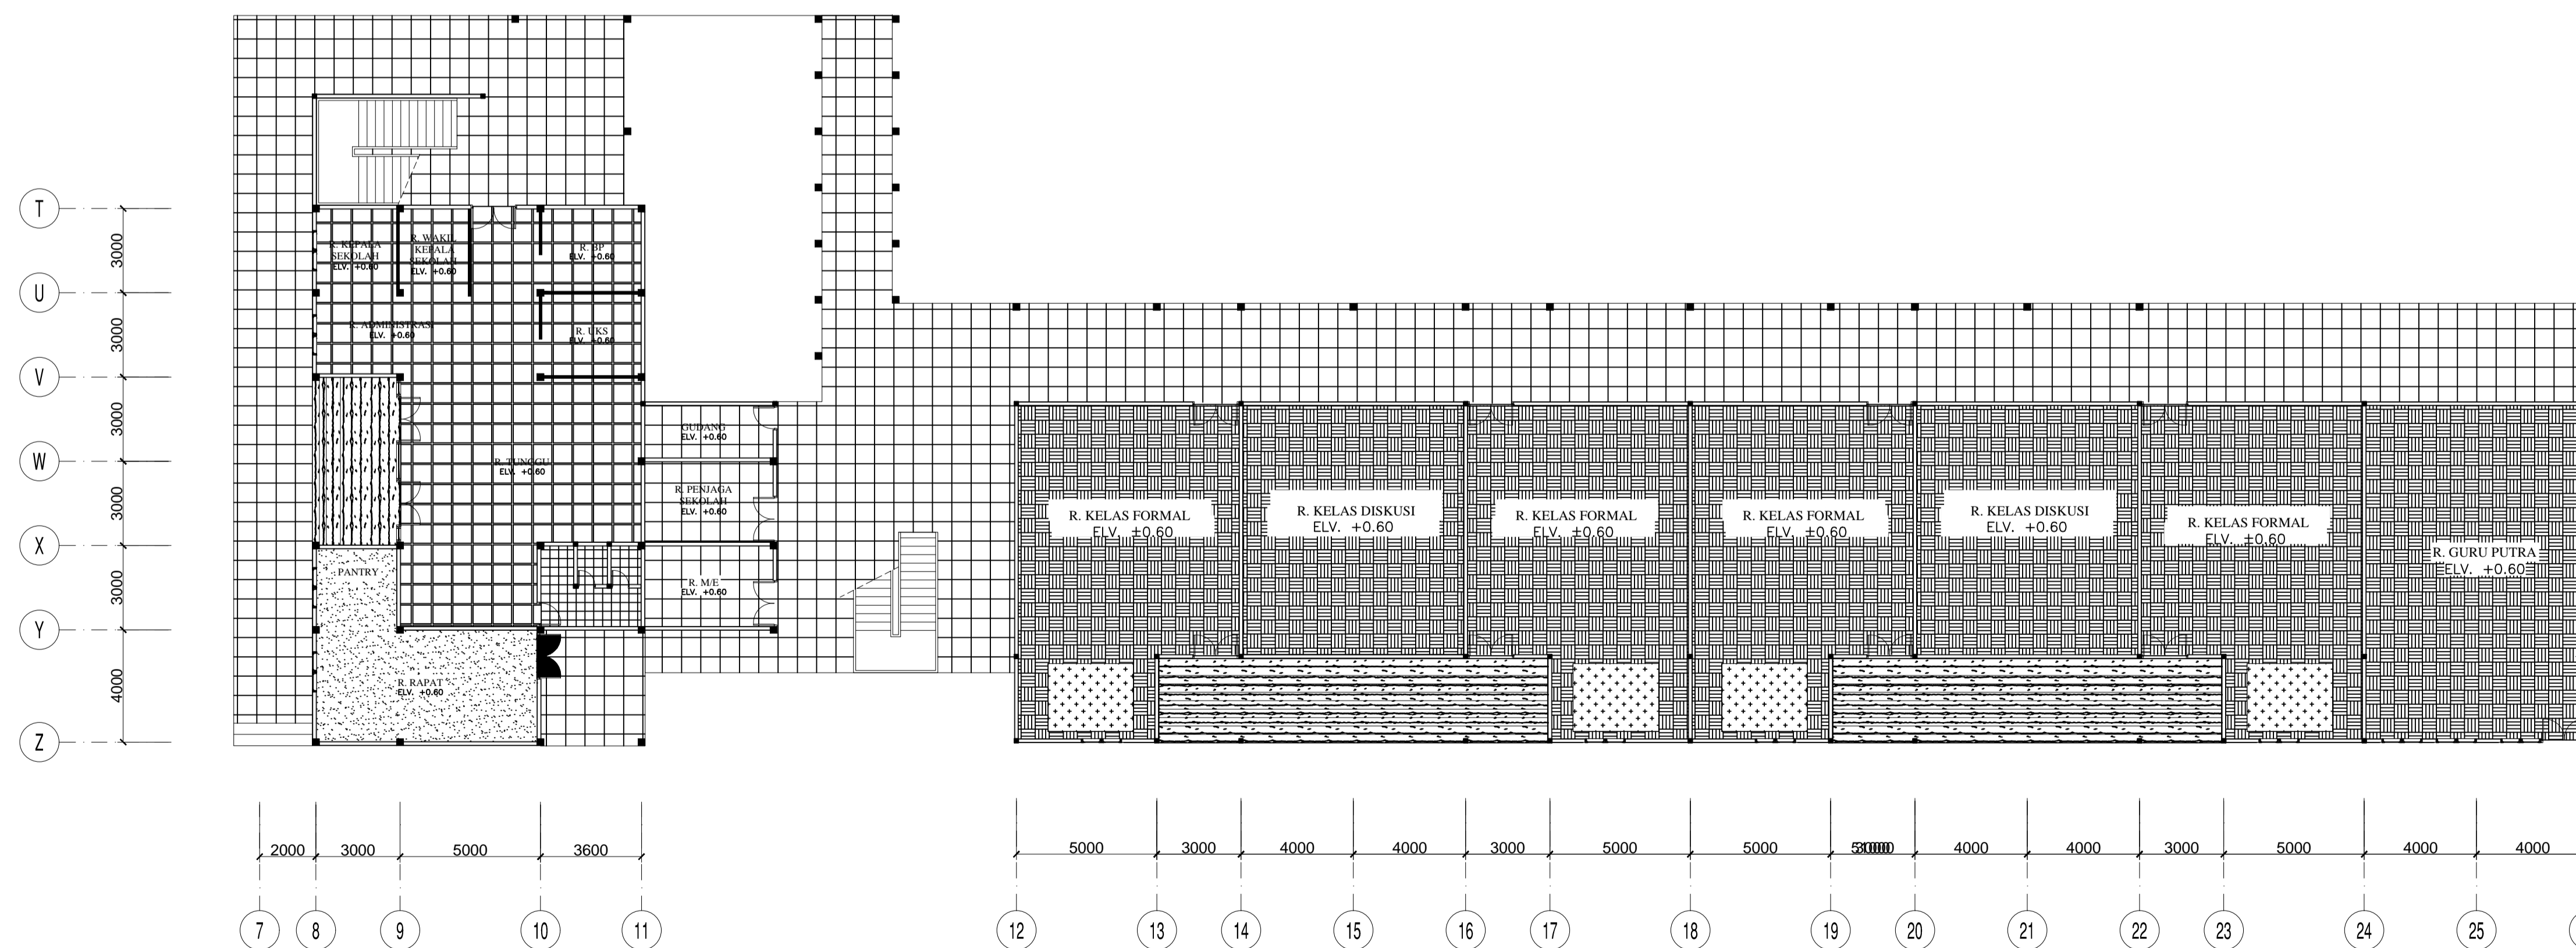

DENAH LANTAI, LANTAI 1
SCALE 1:450