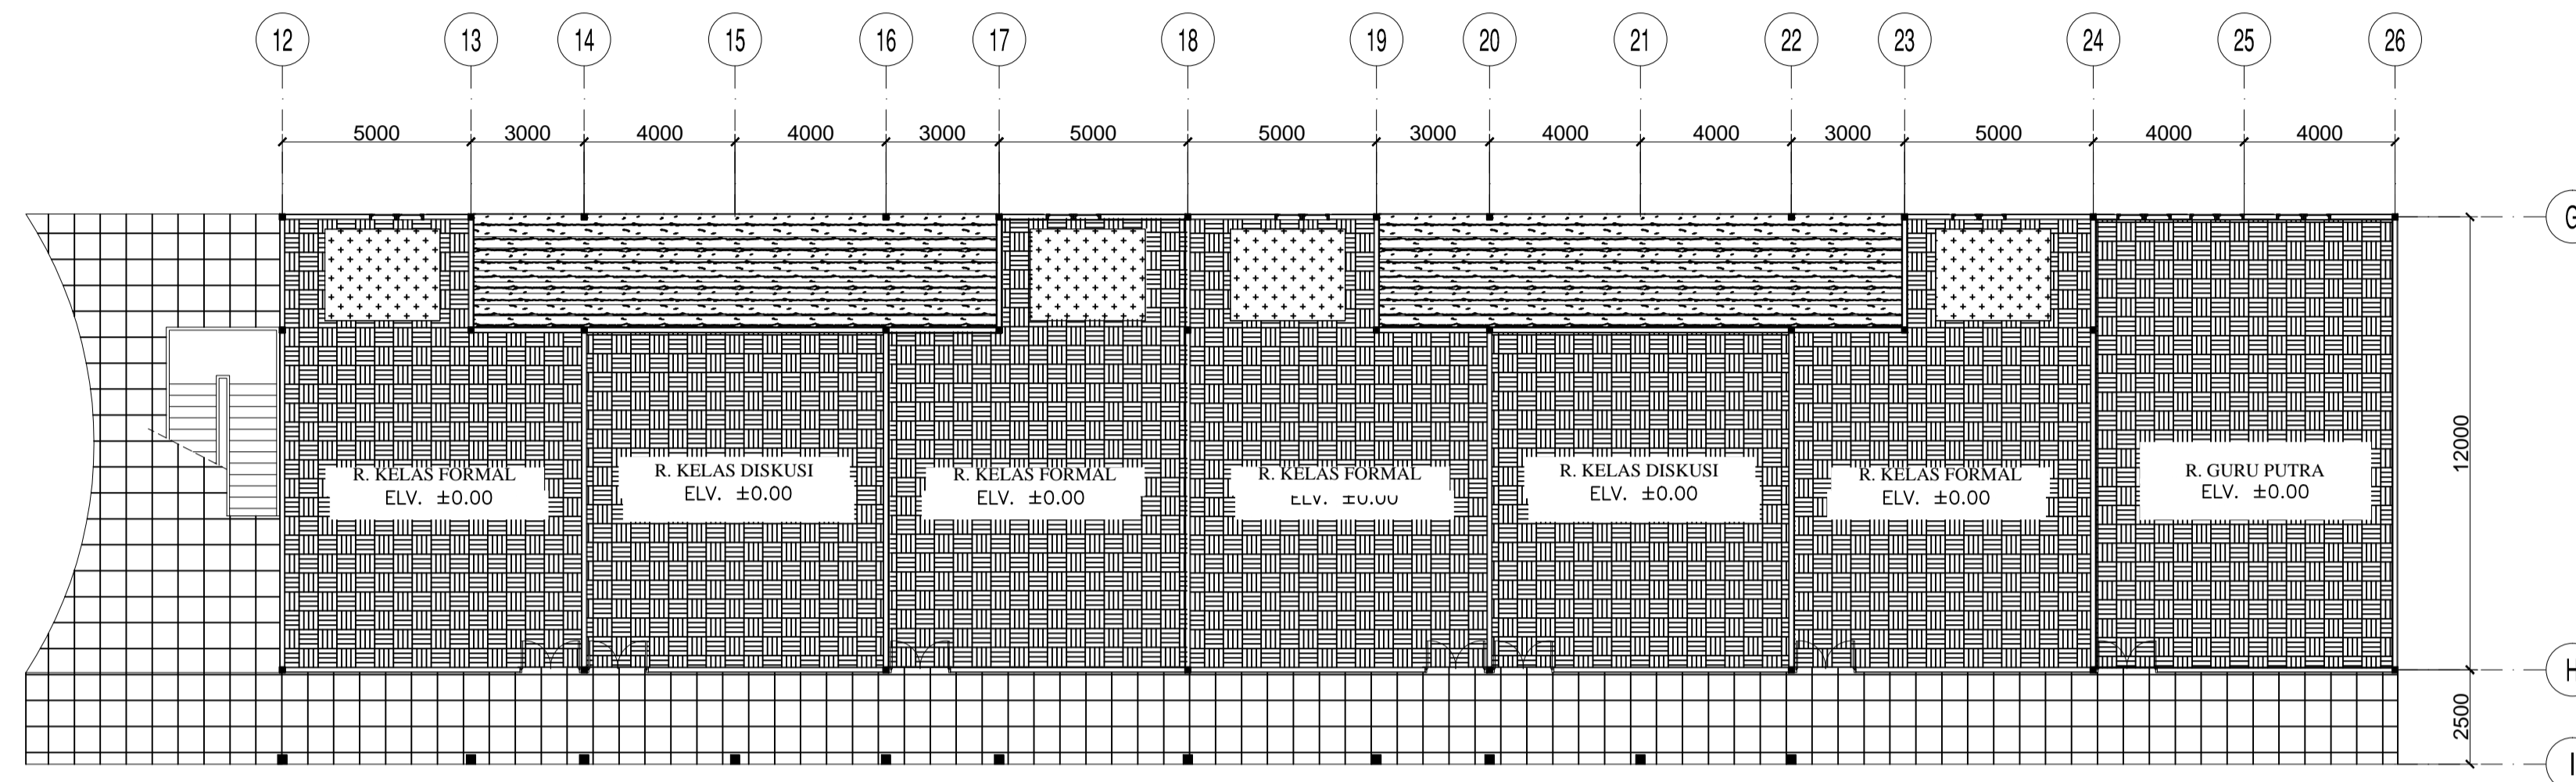

 DENAH CEILING LANTAI 1
SCALE 1 : 450

 DENAH CEILING LANTAI DASAR
SCALE 1 : 450

BANGUNAN KELAS PUTRI

DENAH LANTAI, LANTAI DASAR
SCALE 1:450

DENAH LANTAI, LANTAI 1
SCALE 1:450

INTERIOR DESIGN
SCHOOL OF CREATIVE INDUSTRIES
TELKOM UNIVERSITY