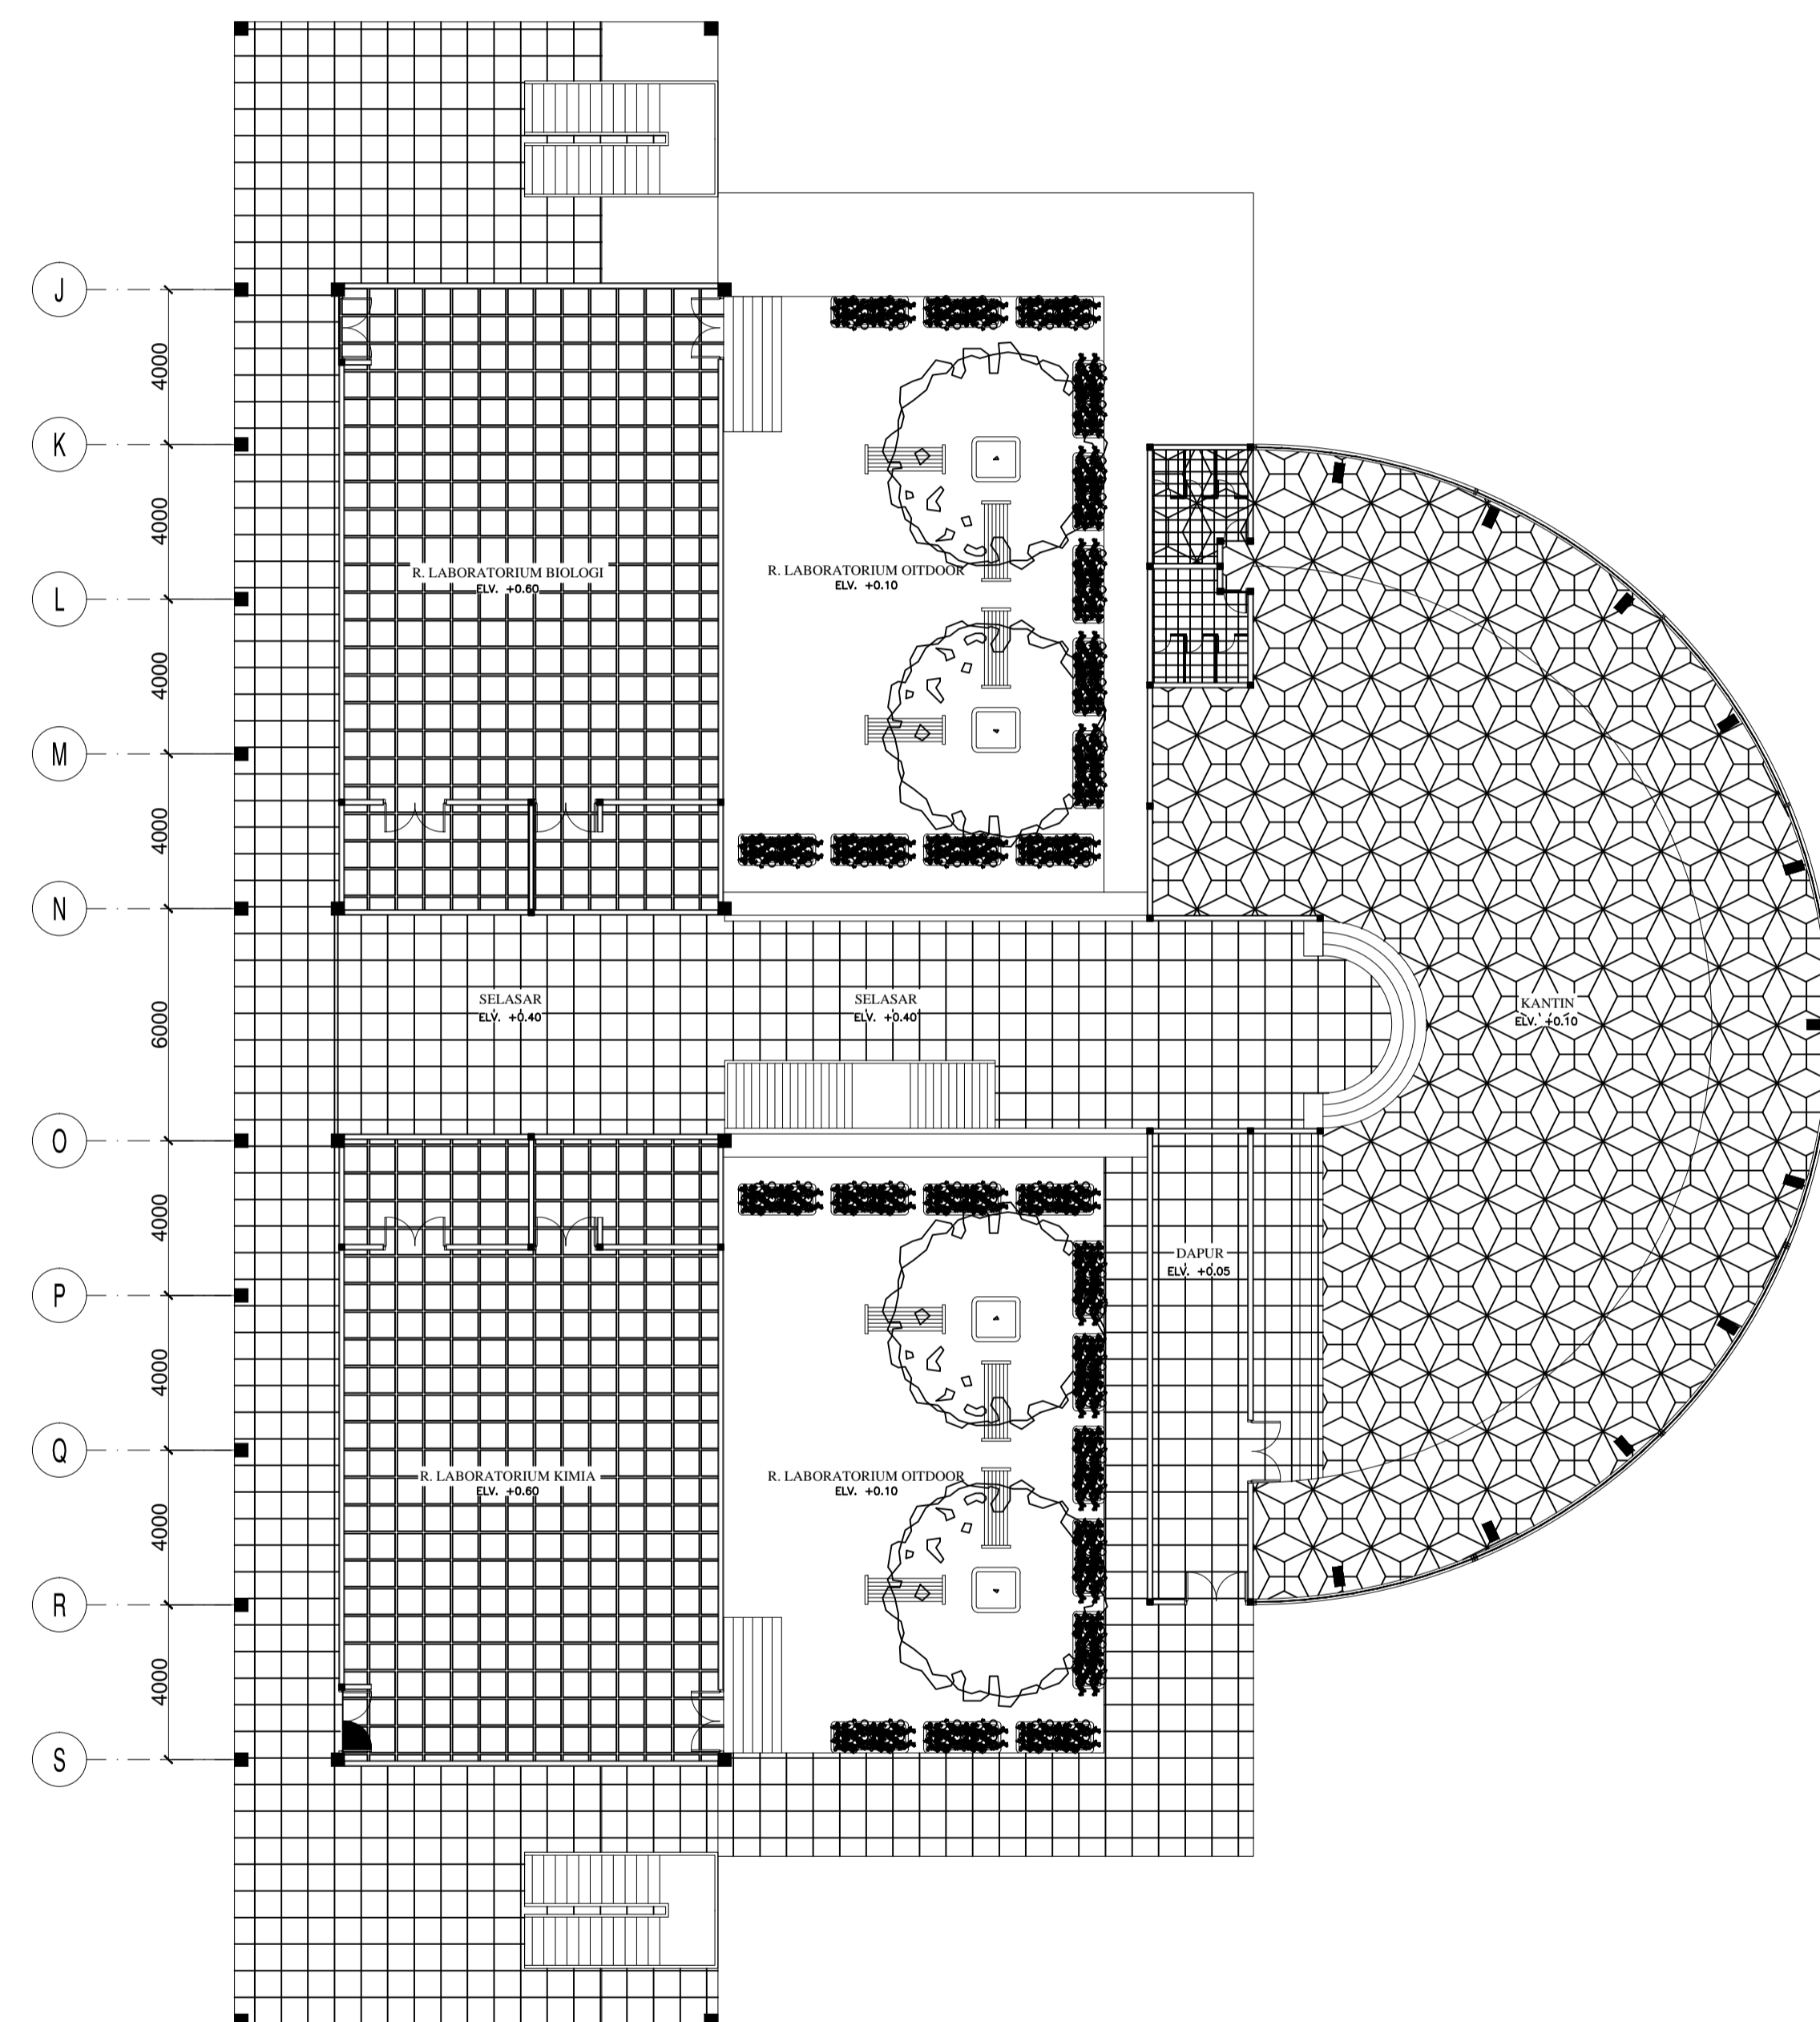

PAGE

DATE

DENAH LANTAI 1
SCALE 1:450

DENAH LANTAI DASAR
SCALE 1:450