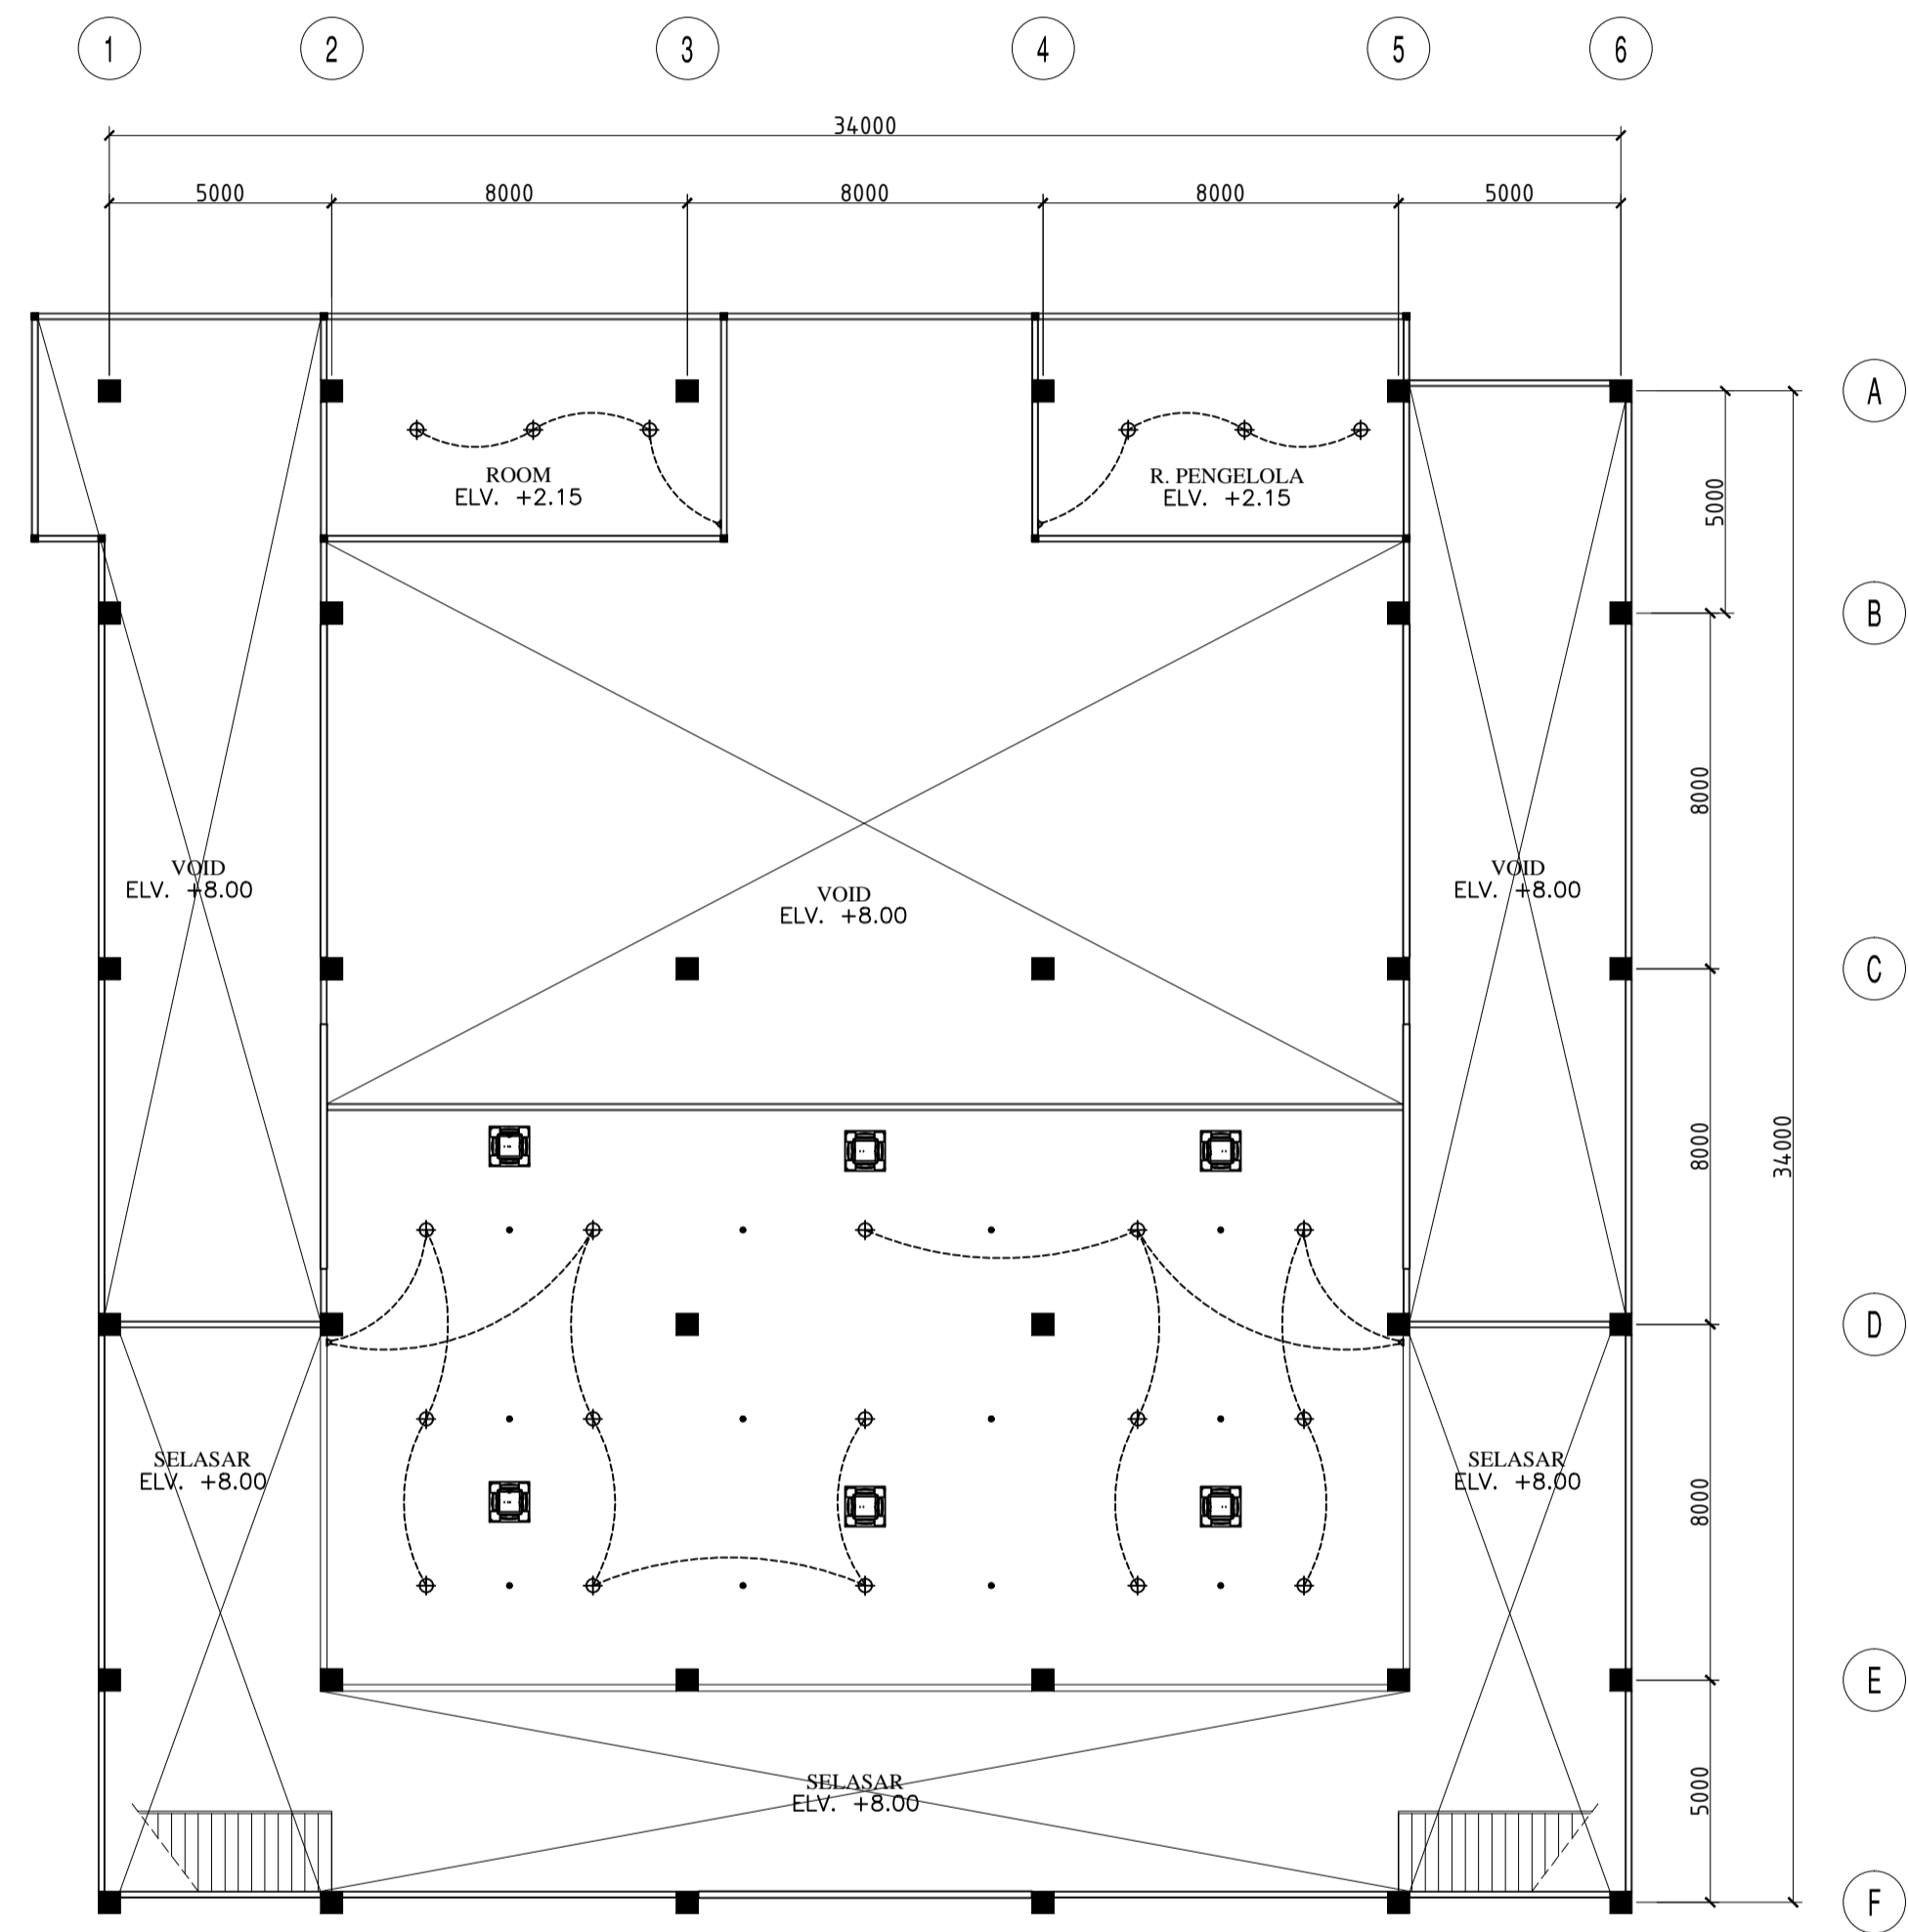

DENAH CEILING LANTAI 1 (MASJID)
SCALE 1:150

DENAH CEILING LANTAI 2 (MASJID)
SCALE 1:150

INTERIOR DESIGN
SCHOOL OF CREATIVE INDUSTRIES
TELKOM UNIVERSITY

COURSE TITLE

TUGAS AKHIR

PROJECT TITLE

PUBLIC SPACE
SEKOLAH MENENGAH ISLAM TERPADU NURUL FIKRI