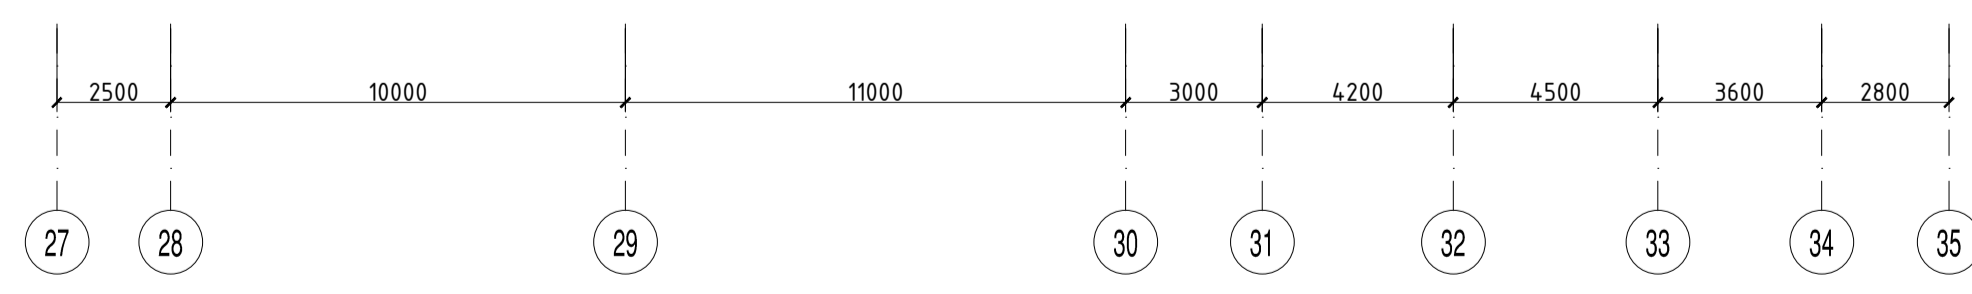

DENAH CEILING LANTAI DASAR
SCALE 1 : 450