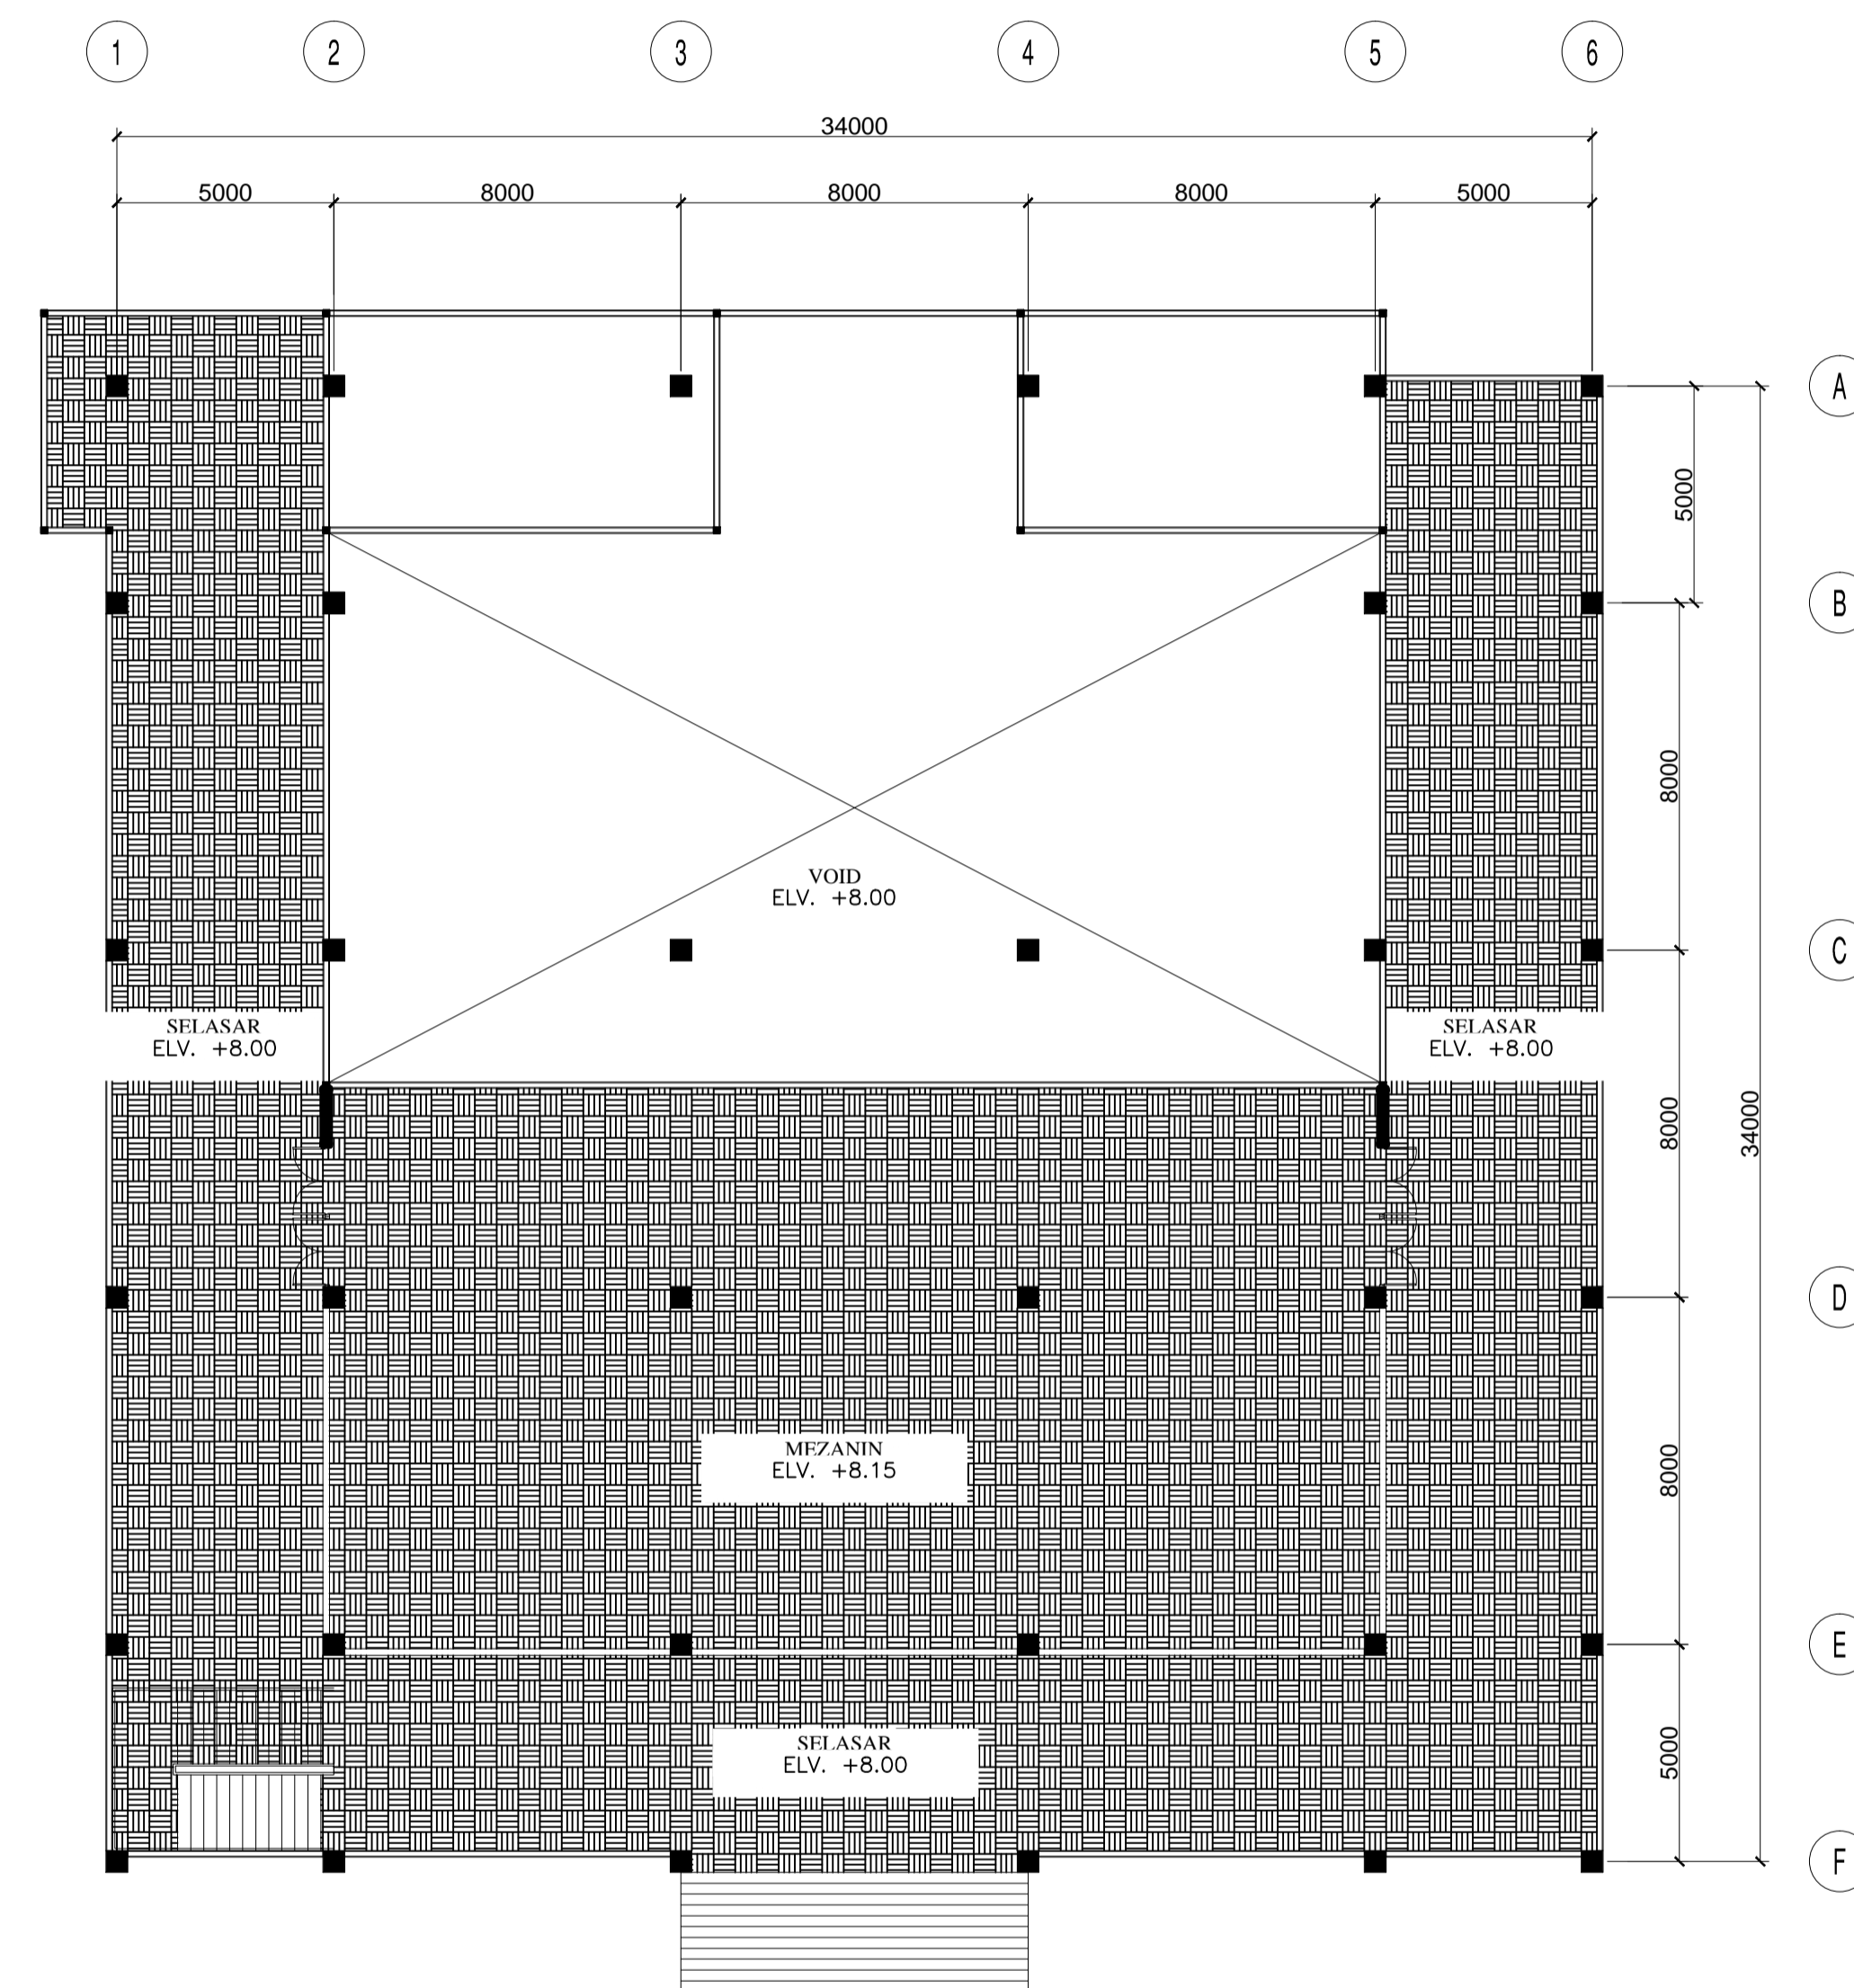

IMTIHAN HANOM, S.Sn., M.Ds

CHECKED BY

PAGE

DATE

DENAH LANTAI, LANTAI 1
SCALE 1 : 450

DENAH LANTAI, LANTAI 2
SCALE 1 : 450

INTERIOR DESIGN
SCHOOL OF CREATIVE INDUSTRIES
TELKOM UNIVERSITY

BANGUNAN LABORATORIUM & KANTIN